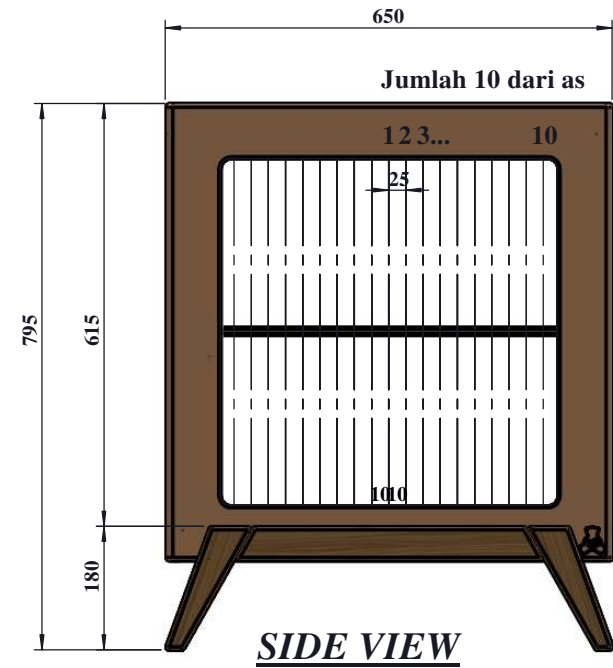

**PRODUCT DIMENSION (MM)**

**1266 X 650 X 795**

**FRONT**

**BACK**

	<b>COPYRIGHT</b>	<b>COLLECTION</b>	<b>PRODUCT NAME</b>	<b>PRODUCT CODE</b>		<b>DRAWN BY</b>	<b>APPROVED BY</b>	<b>FILE NAME</b>	<b>REVISI#</b>	<b>PAGE</b>
	<small>All of the drawings, sketches and any other artworks which printed on this paper are protected by copyright. Copying or any duplication of these works are not allowed, without the permission of PT. MADEI</small>	<i>MARÉLIA</i>	<i>BED 60X120 CM</i>	<b>MADEI</b>	<b>CUSTOMER</b>	<i>IW-2020</i>		<i>MAA01101</i>	<b>REV 01</b>	<b>02</b>
				<i>MAA01101</i>	-			<i>03/04/2020</i>		

**TOP VIEW**

**PRODUCT DIMENSION (MM)**  
**1266 X 650 X 795**

**FRONT VIEW**

**SIDE VIEW**

	<b>COPYRIGHT</b>	<b>COLLECTION</b>	<b>PRODUCT NAME</b>	<b>PRODUCT CODE</b>		<b>DRAWN BY</b>	<b>APPROVED BY</b>	<b>FILE NAME</b>	<b>REVISI#</b>	<b>PAGE</b>
	<small>All of the drawings, sketches and any other artworks which printed on this paper are protected by copyright. Copying or any duplication of these works are not allowed, without the permission of PT. MADEI</small>	<b>MARÉLIA</b>	<b>BED 60X120 CM</b>	<b>MADEI</b>	<b>CUSTOMER</b>	<b>IW-2020</b>		<b>MAA01101</b>	<b>REV 01</b>	<b>03</b>
				<b>MAA01101</b>	<b>-</b>			<b>02/11/2020</b>		