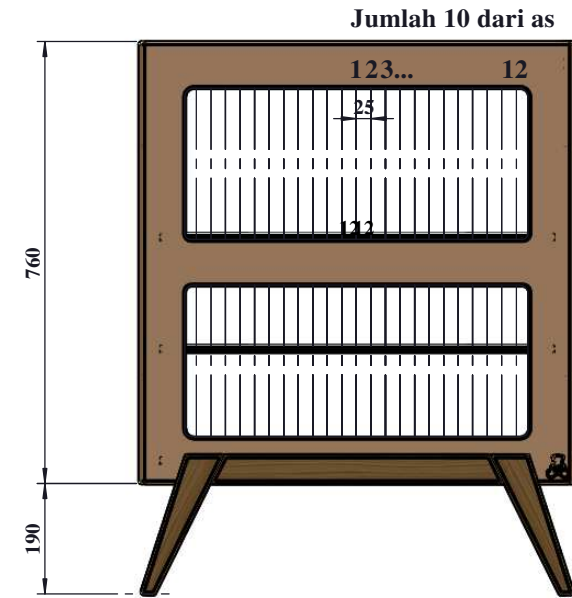

**PRODUCT DIMENSION (MM)**

**1466 X 750 X 950**

***FRONT***

***BACK***

	<b>COPYRIGHT</b>	<b>COLLECTION</b>	<b>PRODUCT NAME</b>	<b>PRODUCT CODE</b>		<b>DRAWN BY</b>	<b>APPROVED BY</b>	<b>FILE NAME</b>	<b>REVISI#</b>	<b>PAGE</b>
	<small>All of the drawings, sketches and any other artworks which printed on this paper are protected by copyright. Copying or any duplication of these works are not allowed, without the permission of PT. MADEI</small>	<b>MARÉLIA</b>	<b>BED 70X140 CM</b>	<b>MADEI</b>	<b>CUSTOMER</b>	<b>IW-2020</b>		<b>MAA01201 MARÉLIA BED 70X140 CM</b>	<b>REV 01</b> 02/04/2020	<b>02</b>
				<b>MAA01201</b>	<b>-</b>					

**FRONT VIEW**

**PRODUCT DIMENSION (MM)**  
**1466 X 750 X 55,5**

**FRONT VIEW**

**SIDE VIEW**

COPYRIGHT	COLLECTION	PRODUCT NAME	PRODUCT CODE		DRAWN BY	APPROVED BY	FILE NAME	REVISI#	PAGE
All of the drawings, sketches and any other artworks which printed on this paper are protected by copyright. Copying or any duplication of these works are not allowed, without the permission of PT. MADEI	MARÉLIA	BED 70X140 CM	MADEI	CUSTOMER	IW-2020		MAA01201 MARÉLIA BED 70X140 CM	REV 01 02/11/2020	03
			MAA01201	-					