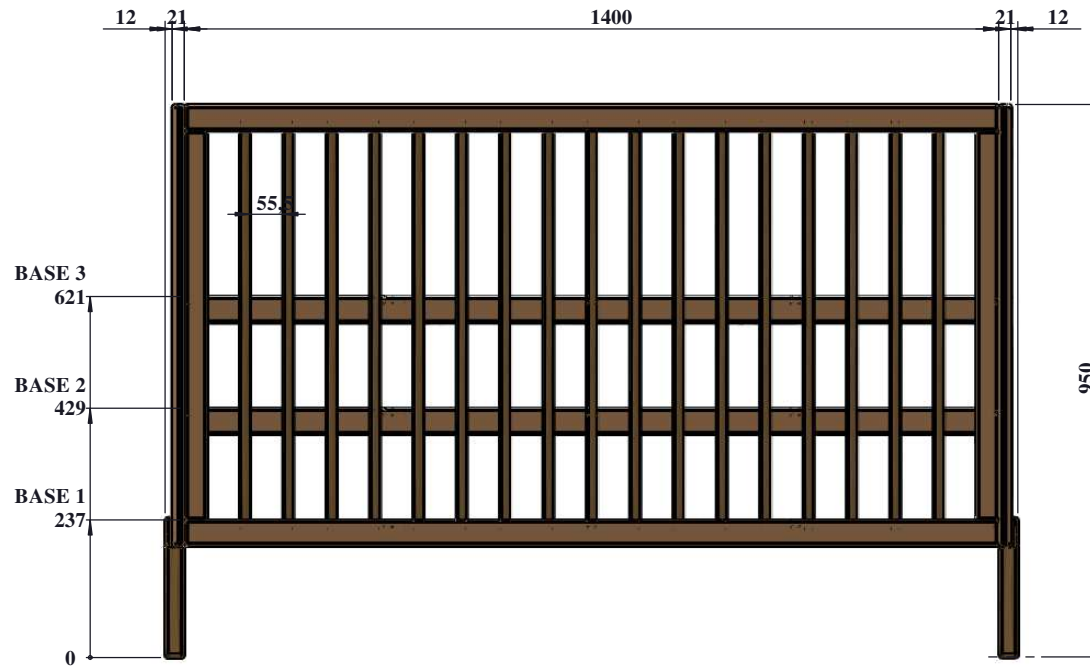

**PRODUCT DIMENSION (MM)**

**1466 X 750 X 950**

***FRONT***

***BACK***

	<b>COPYRIGHT</b>	<b>COLLECTION</b>	<b>PRODUCT NAME</b>	<b>PRODUCT CODE</b>		<b>DRAWN BY</b>	<b>APPROVED BY</b>	<b>FILE NAME</b>	<b>REVISI#</b>	<b>PAGE</b>
	<small>All of the drawings, sketches and any other artworks which printed on this paper are protected by copyright. Copying or any duplication of these works are not allowed, without the permission of PT. MADEI</small>	<b>MARÉLIA</b>	<b>BED 70X140 CM</b>	<b>MADEI</b>	<b>CUSTOMER</b>	<b>IW-2020</b>		<b>MAA01201 MARÉLIA BED 70X140 CM</b>	<b>REV 01</b> 02/04/2020	<b>02</b>
				<b>MAA01201</b>	<b>-</b>					

**FRONT VIEW**

**PRODUCT DIMENSION (MM)**  
**1466 X 750 X 55,5**

**FRONT VIEW**

**SIDE VIEW**

COPYRIGHT	COLLECTION	PRODUCT NAME	PRODUCT CODE		DRAWN BY	APPROVED BY	FILE NAME	REVISI#	PAGE
All of the drawings, sketches and any other artworks which printed on this paper are protected by copyright. Copying or any duplication of these works are not allowed, without the permission of PT. MADEI	MARÉLIA	BED 70X140 CM	MADEI	CUSTOMER	IW-2020		MAA01201 MARÉLIA BED 70X140 CM	REV 01 02/11/2020	03
			MAA01201	-					