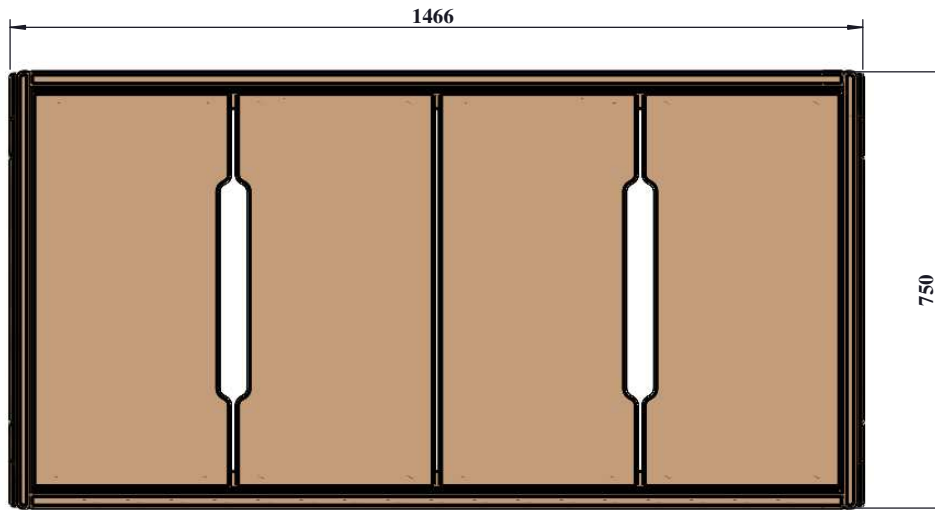

**PRODUCT DIMENSION (MM)**

**1466 X 750 X 950**

***FRONT***

***BACK***

	<b>COPYRIGHT</b>	<b>COLLECTION</b>	<b>PRODUCT NAME</b>	<b>PRODUCT CODE</b>		<b>DRAWN BY</b>	<b>APPROVED BY</b>	<b>FILE NAME</b>	<b>REVISI#</b>	<b>PAGE</b>
	<small>All of the drawings, sketches and any other artworks which printed on this paper are protected by copyright. Copying or any duplication of these works are not allowed, without the permission of PT. MADEI</small>	<b>MARÉLIA</b>	<b>BED 70X140 CM</b>	<b>MADEI</b>	<b>CUSTOMER</b>	<b>IW-2020</b>		<b>MAA01201 MARÉLIA BED 70X140 CM</b>	<b>REV 01</b> 02/04/2020	<b>02</b>
				<b>MAA01201</b>	<b>-</b>					

**FRONT VIEW**

**PRODUCT DIMENSION (MM)**  
**1466 X 750 X 55,5**

**FRONT VIEW**

**SIDE VIEW**

COPYRIGHT	COLLECTION	PRODUCT NAME	PRODUCT CODE		DRAWN BY	APPROVED BY	FILE NAME	REVISI#	PAGE
All of the drawings, sketches and any other artworks which printed on this paper are protected by copyright. Copying or any duplication of these works are not allowed, without the permission of PT. MADEI	MARÉLIA	BED 70X140 CM	MADEI	CUSTOMER	IW-2020		MAA01201 MARÉLIA BED 70X140 CM	REV 01 02/11/2020	03
			MAA01201	-					