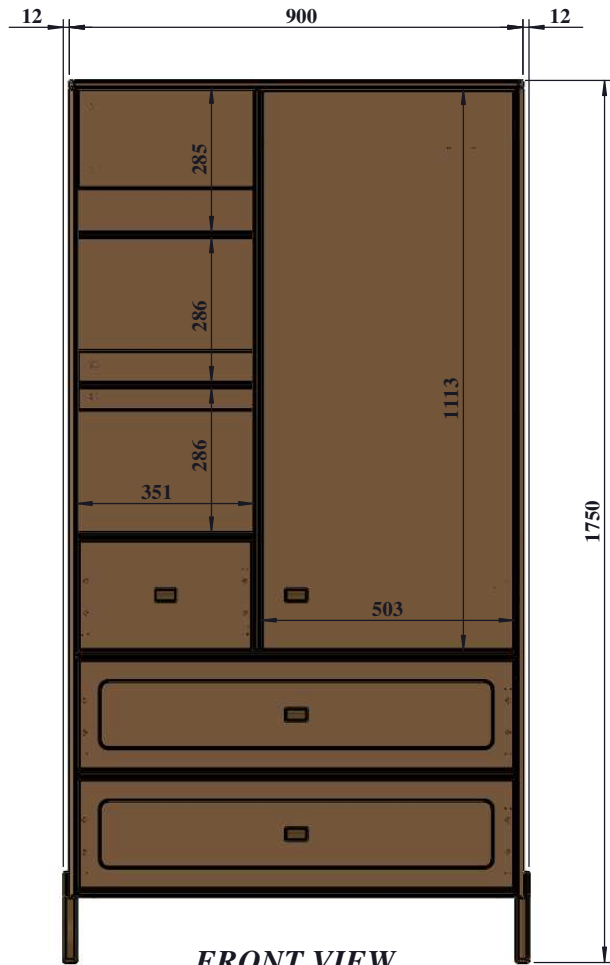

PRODUCT DIMENSION (mm)

924 X 520 X 1750

FRONT

BACK

COPYRIGHT
 All of the drawings, sketches and any other artworks which printed on this paper are protected by copyright. Copying or any duplication of these works are not allowed, without the permission of PT. MADEI

PAGE
 02

TOP VIEW

PRODUCT DIMENSION (mm)
924 X 520 X 1750

FRONT VIEW

SIDE VIEW

COPYRIGHT	COLLECTION	PRODUCT NAME	PRODUCT CODE		DRAWN BY	APPROVED BY	FILE NAME	REVISI#	PAGE
<small>All of the drawings, sketches and any other artworks which printed on this paper are protected by copyright. Copying or any duplication of these works are not allowed, without the permission of PT. MADEI</small>	MARÉLIA	WARDROBE	MADEI	CUSTOMER	IW-2020		MAA03001 MARÉLIA WARDROBE	REV 01	03
			MAA03001	-					