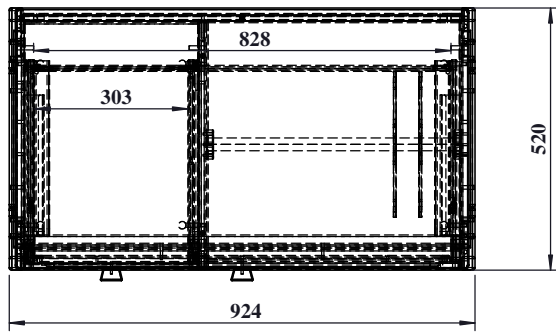

PRODUCT DIMENSION (mm)

924 X 520 X 1750

FRONT

BACK

COPYRIGHT
 All of the drawings, sketches and any other artworks which printed on this paper are protected by copyright. Copying or any duplication of these works are not allowed, without the permission of PT. MADEI

PAGE
 02

TOP VIEW

PRODUCT DIMENSION (mm)
924 X 520 X 1750

FRONT VIEW

SIDE VIEW

COPYRIGHT	COLLECTION	PRODUCT NAME	PRODUCT CODE		DRAWN BY	APPROVED BY	FILE NAME	REVISI#	PAGE
<small>All of the drawings, sketches and any other artworks which printed on this paper are protected by copyright. Copying or any duplication of these works are not allowed, without the permission of PT. MADEI</small>	MARÉLIA	WARDROBE	MADEI	CUSTOMER	IW-2020		MAA03001 MARÉLIA WARDROBE	REV 01	03
			MAA03001	-					