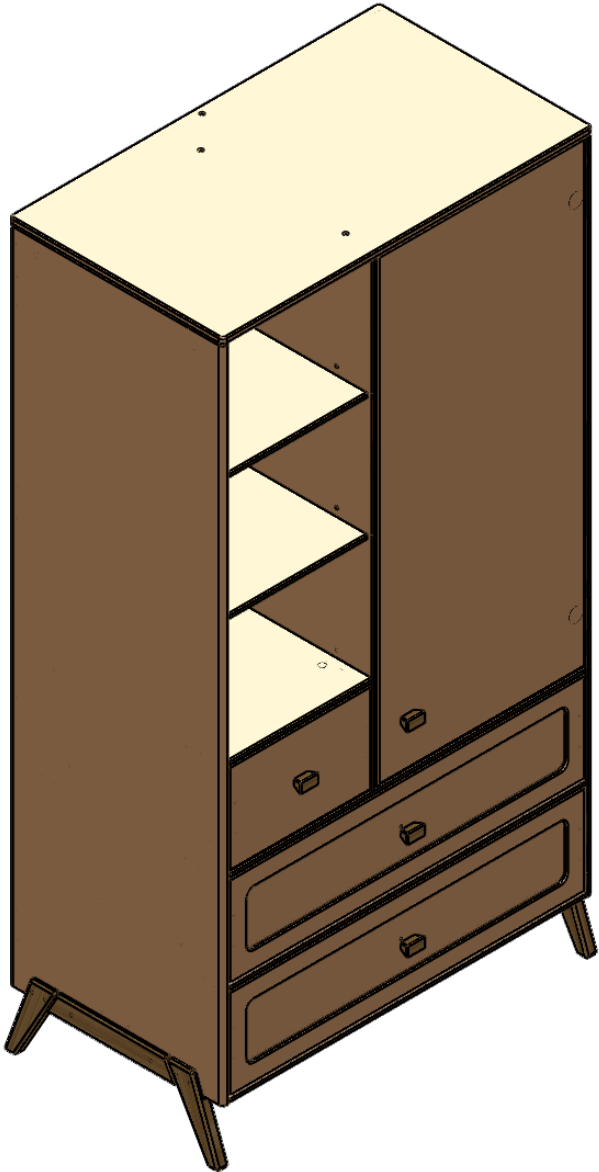

PRODUCT DIMENSION (mm)

924 X 520 X 1750

FRONT

BACK

COPYRIGHT
 All of the drawings, sketches and any other artworks which printed on this paper are protected by copyright. Copying or any duplication of these works are not allowed, without the permission of PT. MADEI

COLLECTION
 MARÉLIA

PRODUCT NAME
 WARDROBE

PRODUCT CODE
 MADEI
 MAA03001

CUSTOMER
 -

DRAWN BY
 IW-2020

APPROVED BY

FILE NAME
 MAA03001
 MARÉLIA
 WARDROBE

REVISI#
 REV 01
 03/04/2020

PAGE
 02

TOP VIEW

PRODUCT DIMENSION (mm)
924 X 520 X 1750

FRONT VIEW

SIDE VIEW

COPYRIGHT	COLLECTION	PRODUCT NAME	PRODUCT CODE		DRAWN BY	APPROVED BY	FILE NAME	REVISI#	PAGE
<small>All of the drawings, sketches and any other artworks which printed on this paper are protected by copyright. Copying or any duplication of these works are not allowed, without the permission of PT. MADEI</small>	MARÉLIA	WARDROBE	MADEI	CUSTOMER	IW-2020		MAA03001 MARÉLIA WARDROBE	REV 01	03
			MAA03001	-					