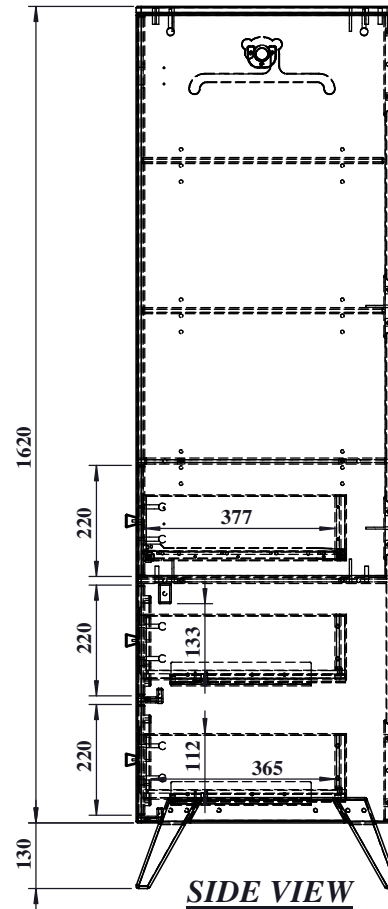

PRODUCT DIMENSION (mm)

924 X 520 X 1750

FRONT

BACK

COPYRIGHT
 All of the drawings, sketches and any other artworks which printed on this paper are protected by copyright. Copying or any duplication of these works are not allowed, without the permission of PT. MADEI

PAGE
 02

TOP VIEW

PRODUCT DIMENSION (mm)
924 X 520 X 1750

FRONT VIEW

SIDE VIEW

COPYRIGHT	COLLECTION	PRODUCT NAME	PRODUCT CODE		DRAWN BY	APPROVED BY	FILE NAME	REVISI#	PAGE
<small>All of the drawings, sketches and any other artworks which printed on this paper are protected by copyright. Copying or any duplication of these works are not allowed, without the permission of PT. MADEI</small>	MARÉLIA	WARDROBE	MADEI	CUSTOMER	IW-2020		MAA03001 MARÉLIA WARDROBE	REV 01	03
			MAA03001	-					