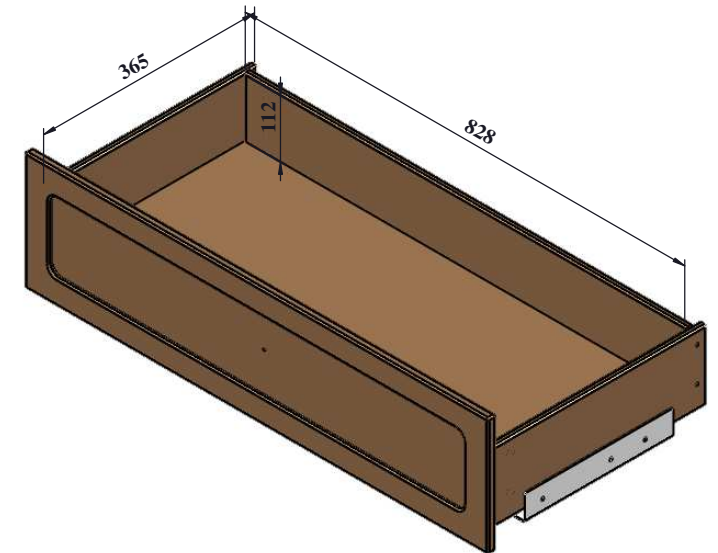

PAGE
 02

TOP VIEW

PRODUCT DIMENSION (mm)
924 X 520 X 1750

FRONT VIEW

SIDE VIEW

COPYRIGHT	COLLECTION	PRODUCT NAME	PRODUCT CODE		DRAWN BY	APPROVED BY	FILE NAME	REVISI#	PAGE
<small>All of the drawings, sketches and any other artworks which printed on this paper are protected by copyright. Copying or any duplication of these works are not allowed, without the permission of PT. MADEI</small>	MARÉLIA	WARDROBE	MADEI	CUSTOMER	IW-2020		MAA03001 MARÉLIA WARDROBE	REV 01	03
			MAA03001	-					