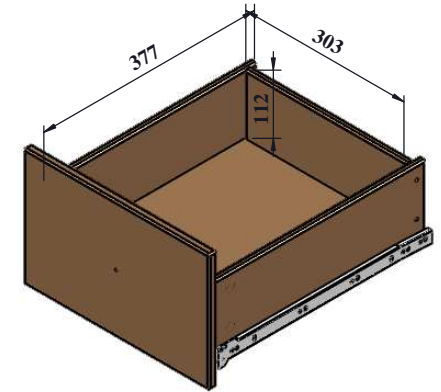

PRODUCT DIMENSION (mm)

924 X 520 X 1750

FRONT

BACK

COPYRIGHT
 All of the drawings, sketches and any other artworks which printed on this paper are protected by copyright. Copying or any duplication of these works are not allowed, without the permission of PT. MADEI

PAGE
 02

TOP VIEW

PRODUCT DIMENSION (mm)
924 X 520 X 1750

FRONT VIEW

SIDE VIEW

COPYRIGHT	COLLECTION	PRODUCT NAME	PRODUCT CODE		DRAWN BY	APPROVED BY	FILE NAME	REVISI#	PAGE
<small>All of the drawings, sketches and any other artworks which printed on this paper are protected by copyright. Copying or any duplication of these works are not allowed, without the permission of PT. MADEI</small>	MARÉLIA	WARDROBE	MADEI	CUSTOMER	IW-2020		MAA03001 MARÉLIA WARDROBE	REV 01	03
			MAA03001	-					