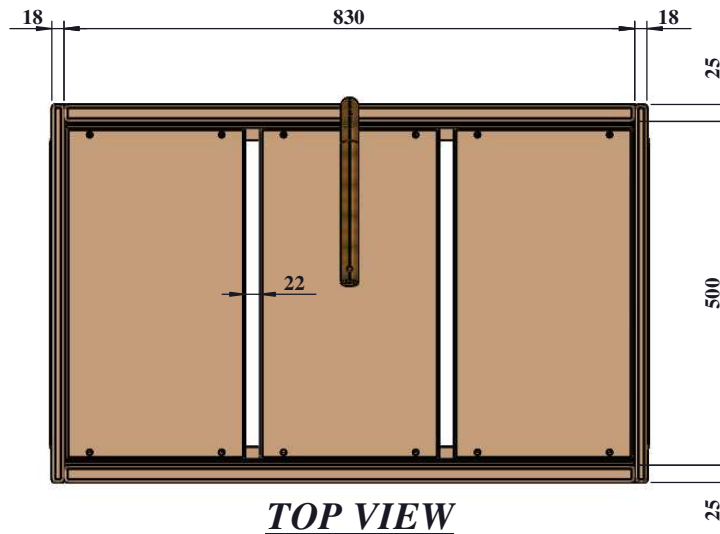

PRODUCT DIMENSION (MM)

866 X 550 X 800

	COPYRIGHT	COLLECTION	PRODUCT NAME	PRODUCT CODE		DRAWN BY	APPROVED BY	FILE NAME	REVISI#	PAGE
	<small>All of the drawings, sketches and any other artworks which printed on this paper are protected by copyright. Copying or any duplication of these works are not allowed, without the permission of PT. MADEI</small>	<i>NAMI</i>	<i>CRADLE 50X83 CM</i>	<i>MADEI</i>	<i>CUSTOMER</i>				<i>NAM01601 NAMI CRADLE 50X83 CM</i>	<i>REV 01</i>
				<i>NAM01601</i>	-	<i>IW-2021</i>			<i>18/11/2021</i>	

PRODUCT DIMENSION (MM)

866 X 550 X 800

TOP VIEW

FRONT VIEW

SIDE VIEW

COPYRIGHT	COLLECTION	PRODUCT NAME	PRODUCT CODE		DRAWN BY	APPROVED BY	FILE NAME	REVISI#	PAGE
All of the drawings, sketches and any other artworks which printed on this paper are protected by copyright. Copying or any duplication of these works are not allowed, without the permission of PT. MADEI	NAMI	CRADLE 50X83 CM	MADEI	CUSTOMER	IW-2021		NAM01601 NAMI CRADLE 50X83 CM	REV 01 30/12/2021	03
			NAM01601	-					