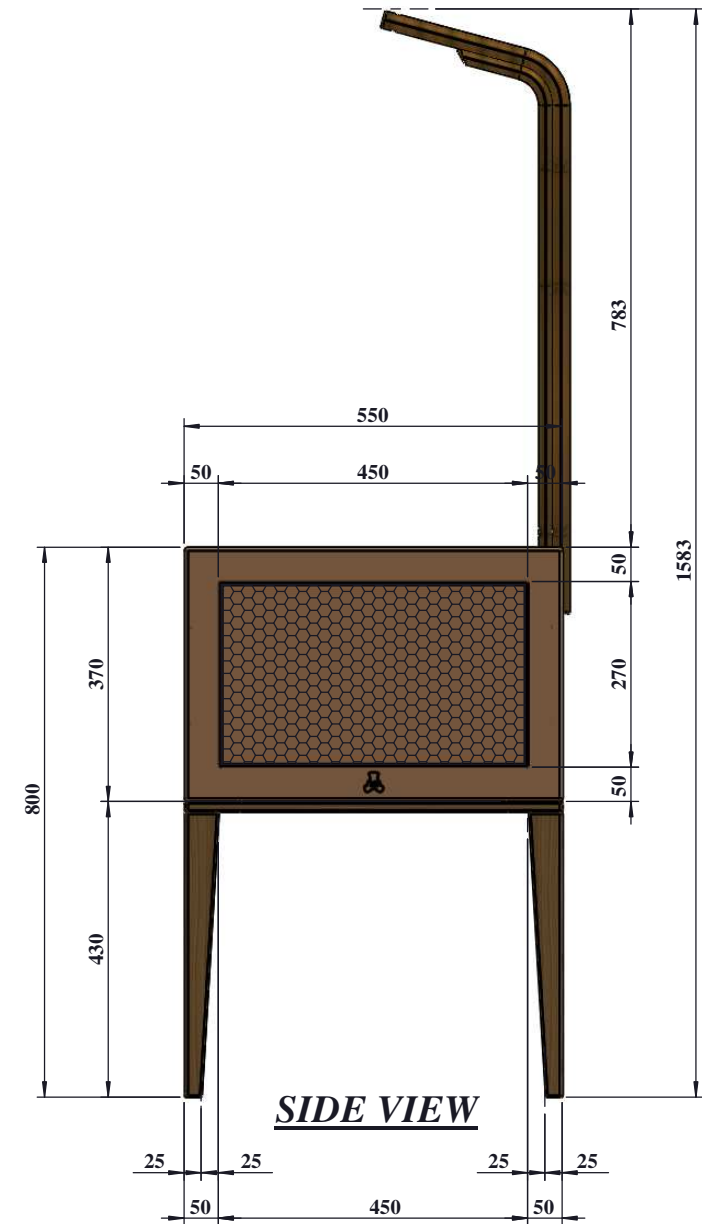

PRODUCT DIMENSION (MM)

866 X 550 X 800

	COPYRIGHT	COLLECTION	PRODUCT NAME	PRODUCT CODE		DRAWN BY	APPROVED BY	FILE NAME	REVISI#	PAGE
	<small>All of the drawings, sketches and any other artworks which printed on this paper are protected by copyright. Copying or any duplication of these works are not allowed, without the permission of PT. MADEI</small>	<i>NAMI</i>	<i>CRADLE 50X83 CM</i>	<i>MADEI</i>	<i>CUSTOMER</i>				<i>NAM01601 NAMI CRADLE 50X83 CM</i>	<i>REV 01</i>
				<i>NAM01601</i>	-	<i>IW-2021</i>			<i>18/11/2021</i>	

PRODUCT DIMENSION (MM)

866 X 550 X 800

TOP VIEW

FRONT VIEW

SIDE VIEW

COPYRIGHT	COLLECTION	PRODUCT NAME	PRODUCT CODE		DRAWN BY	APPROVED BY	FILE NAME	REVISI#	PAGE
All of the drawings, sketches and any other artworks which printed on this paper are protected by copyright. Copying or any duplication of these works are not allowed, without the permission of PT. MADEI	NAMI	CRADLE 50X83 CM	MADEI	CUSTOMER	IW-2021		NAM01601 NAMI CRADLE 50X83 CM	REV 01 30/12/2021	03
			NAM01601	-					