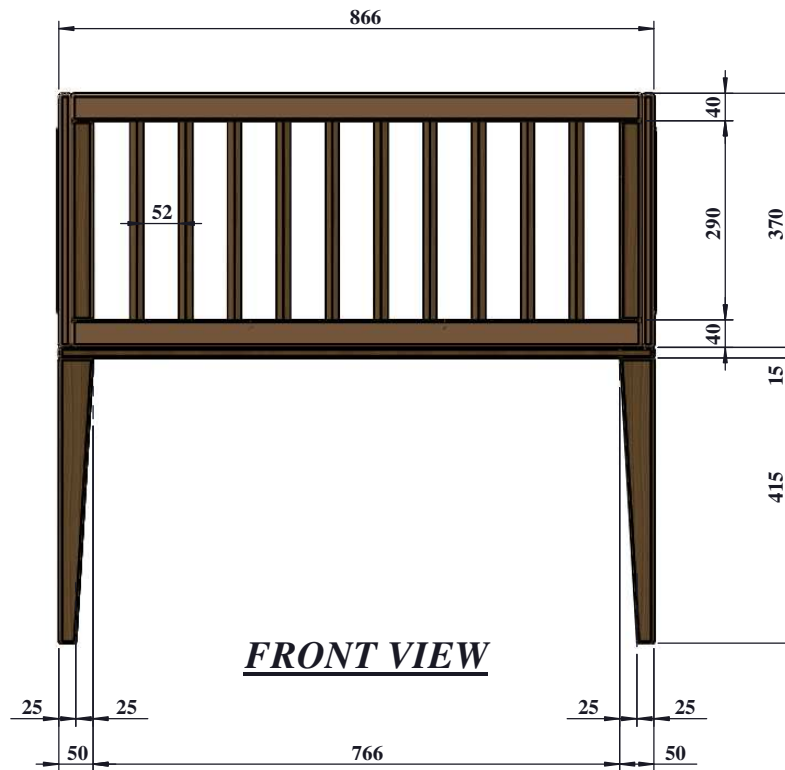

PRODUCT DIMENSION (MM)

866 X 550 X 800

	COPYRIGHT	COLLECTION	PRODUCT NAME	PRODUCT CODE		DRAWN BY	APPROVED BY	FILE NAME	REVISI#	PAGE
	<small>All of the drawings, sketches and any other artworks which printed on this paper are protected by copyright. Copying or any duplication of these works are not allowed, without the permission of PT. MADEI</small>	<i>NAMI</i>	<i>CRADLE 50X83 CM</i>	<i>MADEI</i>	<i>CUSTOMER</i>				<i>NAM01601 NAMI CRADLE 50X83 CM</i>	<i>REV 01</i>
				<i>NAM01601</i>	-	<i>IW-2021</i>			<i>18/11/2021</i>	

PRODUCT DIMENSION (MM)

866 X 550 X 800

TOP VIEW

FRONT VIEW

SIDE VIEW

COPYRIGHT	COLLECTION	PRODUCT NAME	PRODUCT CODE		DRAWN BY	APPROVED BY	FILE NAME	REVISI#	PAGE
All of the drawings, sketches and any other artworks which printed on this paper are protected by copyright. Copying or any duplication of these works are not allowed, without the permission of PT. MADEI	NAMI	CRADLE 50X83 CM	MADEI	CUSTOMER	IW-2021		NAM01601 NAMI CRADLE 50X83 CM	REV 01 30/12/2021	03
			NAM01601	-					