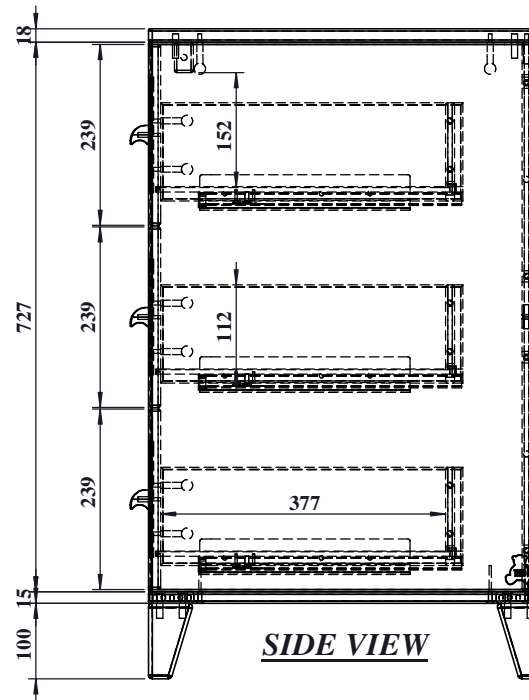

PRODUCT DIMENSION (mm)
900 X 520 X 860

	COPYRIGHT	COLLECTION	PRODUCT NAME	PRODUCT CODE		DRAWN BY	APPROVED BY	FILE NAME	REVISI#	PAGE
	<small>All of the drawings, sketches and any other artworks which printed on this paper are protected by copyright. Copying or any duplication of these works are not allowed, without the permission of PT. MADEI</small>	<i>NAMI</i>	<i>BIG CHEST OF DRAWERS</i>	MADEI	CUSTOMER			<i>NAM02301 NAMI BIG CHEST</i>	REV 02	02
				<i>NAM02301</i>	-	<i>IW-2020</i>			<i>27/10/2020</i>	

FRONT VIEW

**PRODUCT DIMENSION (mm)
900 X 828 X 860**

TOP VIEW

SIDE VIEW

COPYRIGHT	COLLECTION	PRODUCT NAME	PRODUCT CODE		DRAWN BY	APPROVED BY	FILE NAME	REVISI#	PAGE
<small>All of the drawings, sketches and any other artworks which printed on this paper are protected by copyright. Copying or any duplication of these works are not allowed, without the permission of PT. MADEI</small>	NAMI	BIG CHEST OF DRAWERS	MADEI	CUSTOMER	IW-2020		NAM02301 NAMI BIG CHEST	REV 02 04/11/2020	03
			NAM02301	-					