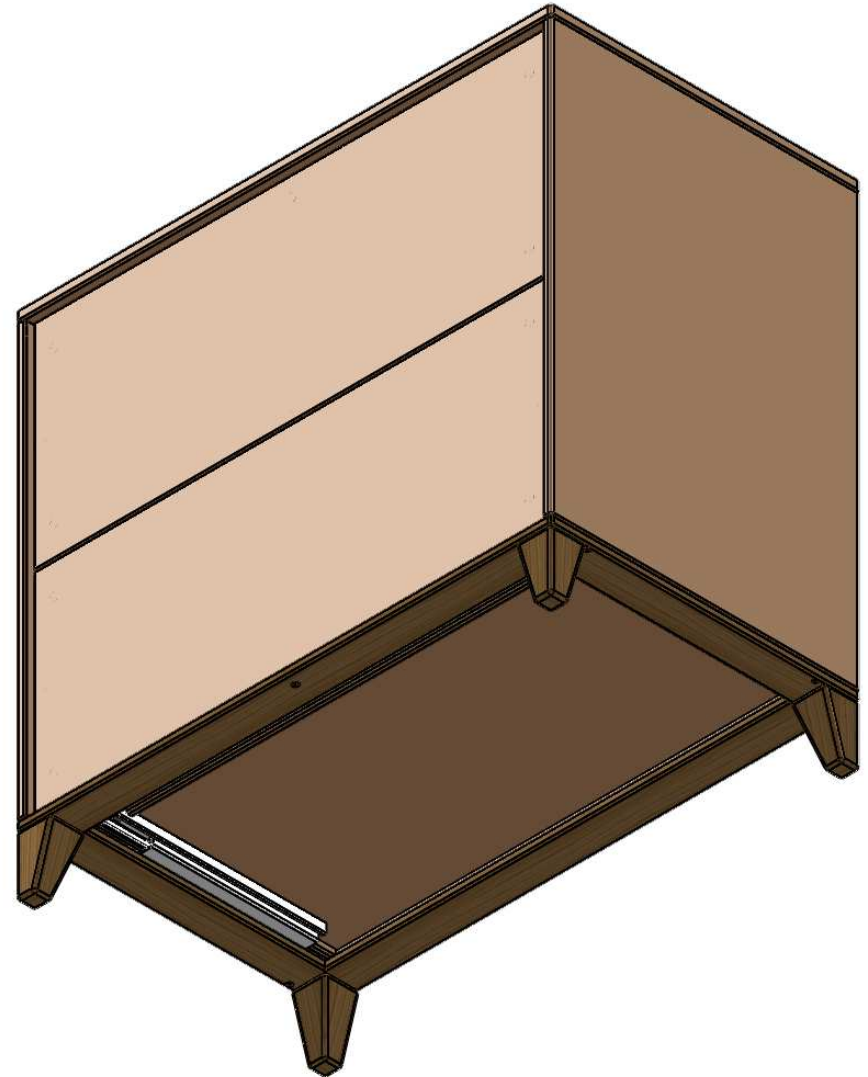

PRODUCT DIMENSION (mm)
900 X 520 X 860

	COPYRIGHT	COLLECTION	PRODUCT NAME	PRODUCT CODE		DRAWN BY	APPROVED BY	FILE NAME	REVISI#	PAGE
	<small>All of the drawings, sketches and any other artworks which printed on this paper are protected by copyright. Copying or any duplication of these works are not allowed, without the permission of PT. MADEI</small>	<i>NAMI</i>	<i>BIG CHEST OF DRAWERS</i>	MADEI	CUSTOMER			<i>NAM02301 NAMI BIG CHEST</i>	REV 02	02
				<i>NAM02301</i>	-	<i>IW-2020</i>			<i>27/10/2020</i>	

FRONT VIEW

**PRODUCT DIMENSION (mm)
900 X 828 X 860**

TOP VIEW

SIDE VIEW

COPYRIGHT	COLLECTION	PRODUCT NAME	PRODUCT CODE		DRAWN BY	APPROVED BY	FILE NAME	REVISI#	PAGE
<small>All of the drawings, sketches and any other artworks which printed on this paper are protected by copyright. Copying or any duplication of these works are not allowed, without the permission of PT. MADEI</small>	NAMI	BIG CHEST OF DRAWERS	MADEI	CUSTOMER	IW-2020		NAM02301 NAMI BIG CHEST	REV 02 04/11/2020	03
			NAM02301	-					