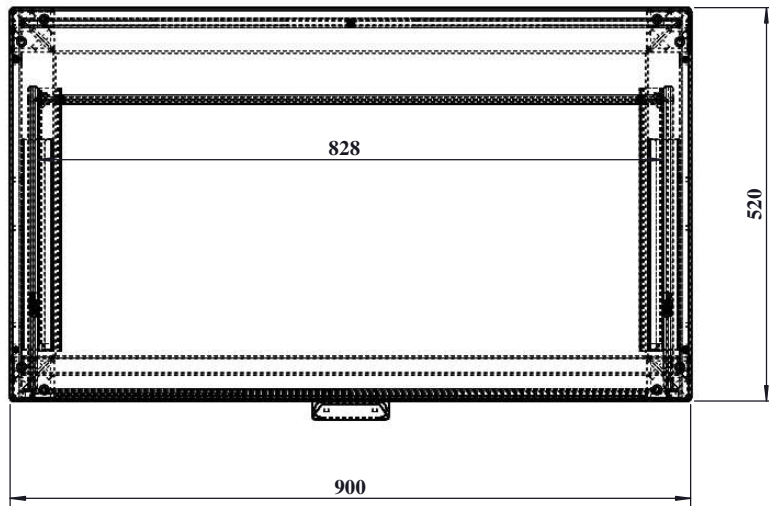

PRODUCT DIMENSION (mm)
900 X 520 X 860

	COPYRIGHT	COLLECTION	PRODUCT NAME	PRODUCT CODE		DRAWN BY	APPROVED BY	FILE NAME	REVISI#	PAGE
	<small>All of the drawings, sketches and any other artworks which printed on this paper are protected by copyright. Copying or any duplication of these works are not allowed, without the permission of PT. MADEI</small>	<i>NAMI</i>	<i>BIG CHEST OF DRAWERS</i>	MADEI	CUSTOMER			<i>NAM02301 NAMI BIG CHEST</i>	REV 02	02
				<i>NAM02301</i>	-	<i>IW-2020</i>			<i>27/10/2020</i>	

FRONT VIEW

**PRODUCT DIMENSION (mm)
900 X 828 X 860**

TOP VIEW

SIDE VIEW

COPYRIGHT	COLLECTION	PRODUCT NAME	PRODUCT CODE		DRAWN BY	APPROVED BY	FILE NAME	REVISI#	PAGE
<small>All of the drawings, sketches and any other artworks which printed on this paper are protected by copyright. Copying or any duplication of these works are not allowed, without the permission of PT. MADEI</small>	NAMI	BIG CHEST OF DRAWERS	MADEI	CUSTOMER	IW-2020		NAM02301 NAMI BIG CHEST	REV 02 04/11/2020	03
			NAM02301	-					