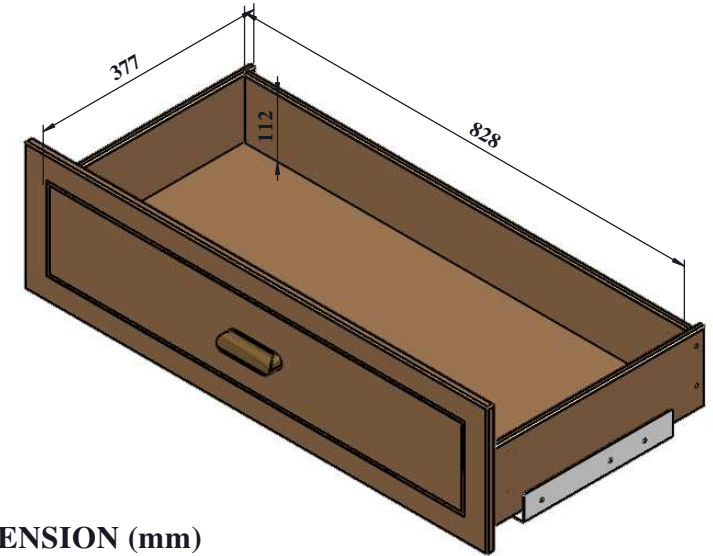

PRODUCT DIMENSION (mm)
900 X 520 X 860

	COPYRIGHT	COLLECTION	PRODUCT NAME	PRODUCT CODE		DRAWN BY	APPROVED BY	FILE NAME	REVISI#	PAGE
	<small>All of the drawings, sketches and any other artworks which printed on this paper are protected by copyright. Copying or any duplication of these works are not allowed, without the permission of PT. MADEI</small>	<i>NAMI</i>	<i>BIG CHEST OF DRAWERS</i>	MADEI	CUSTOMER			<i>NAM02301 NAMI BIG CHEST</i>	REV 02	02
				<i>NAM02301</i>	-	<i>IW-2020</i>			<i>27/10/2020</i>	

FRONT VIEW

**PRODUCT DIMENSION (mm)
900 X 828 X 860**

TOP VIEW

SIDE VIEW

COPYRIGHT	COLLECTION	PRODUCT NAME	PRODUCT CODE		DRAWN BY	APPROVED BY	FILE NAME	REVISI#	PAGE
<small>All of the drawings, sketches and any other artworks which printed on this paper are protected by copyright. Copying or any duplication of these works are not allowed, without the permission of PT. MADEI</small>	NAMI	BIG CHEST OF DRAWERS	MADEI	CUSTOMER	IW-2020		NAM02301 NAMI BIG CHEST	REV 02 04/11/2020	03
			NAM02301	-					