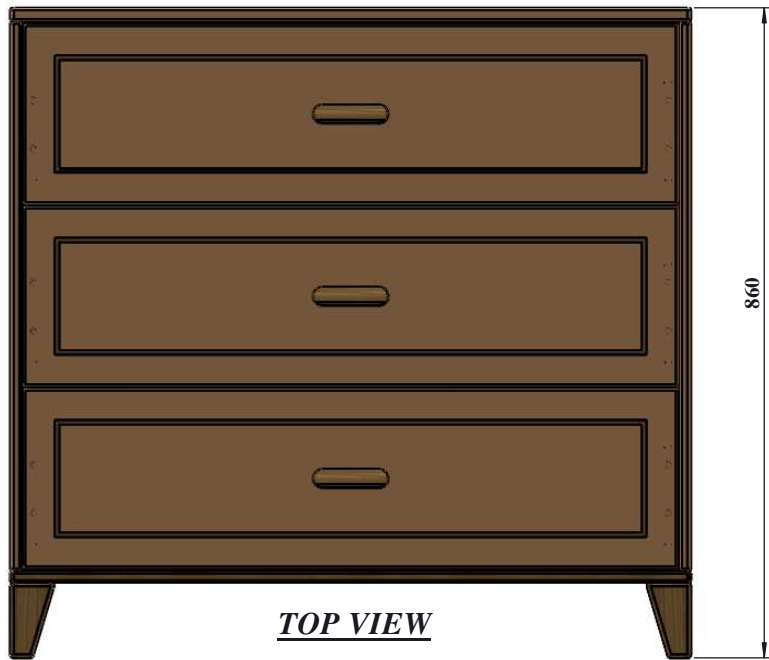

PRODUCT DIMENSION (mm)
900 X 520 X 860

	COPYRIGHT	COLLECTION	PRODUCT NAME	PRODUCT CODE		DRAWN BY	APPROVED BY	FILE NAME	REVISI#	PAGE
	<small>All of the drawings, sketches and any other artworks which printed on this paper are protected by copyright. Copying or any duplication of these works are not allowed, without the permission of PT. MADEI</small>	<i>NAMI</i>	<i>BIG CHEST OF DRAWERS</i>	MADEI	CUSTOMER			<i>NAM02301 NAMI BIG CHEST</i>	REV 02	02
				<i>NAM02301</i>	-	<i>IW-2020</i>			<i>27/10/2020</i>	

FRONT VIEW

**PRODUCT DIMENSION (mm)
900 X 828 X 860**

TOP VIEW

SIDE VIEW

COPYRIGHT	COLLECTION	PRODUCT NAME	PRODUCT CODE		DRAWN BY	APPROVED BY	FILE NAME	REVISI#	PAGE
<small>All of the drawings, sketches and any other artworks which printed on this paper are protected by copyright. Copying or any duplication of these works are not allowed, without the permission of PT. MADEI</small>	NAMI	BIG CHEST OF DRAWERS	MADEI	CUSTOMER	IW-2020		NAM02301 NAMI BIG CHEST	REV 02 04/11/2020	03
			NAM02301	-					