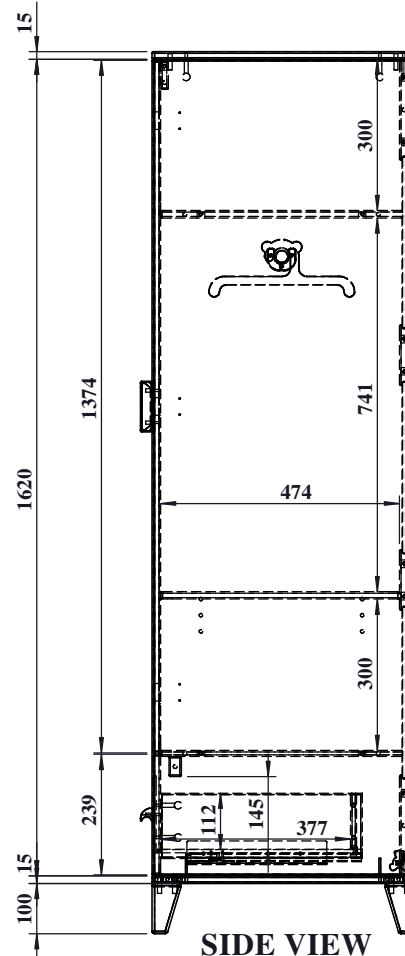

PRODUCT DIMENSION (mm)
900 X 520 X 1750

	COPYRIGHT	COLLECTION	PRODUCT NAME	PRODUCT CODE		DRAWN BY	APPROVED BY	FILE NAME	REVISI#	PAGE
	<i>All of the drawings, sketches and any other artworks which printed on this paper are protected by copyright. Copying or any duplication of these works are not allowed, without the permission of PT. MADEI</i>	NAMI	WARDROBE	MADEI	CUSTOMER	IW-2020		NAM03001 NAMI WARDROBE	REV 02	02
				NAM03001	-					

TOP VIEW

PRODUCT DIMENSION (mm)
900 X 520 X 1750

FRONT VIEW

SIDE VIEW

COPYRIGHT	COLLECTION	PRODUCT NAME	PRODUCT CODE		DRAWN BY	APPROVED BY	FILE NAME	REVISI#	PAGE
<small>All of the drawings, sketches and any other artworks which printed on this paper are protected by copyright. Copying or any duplication of these works are not allowed, without the permission of PT. MADEI</small>	NAMI	WARDROBE	MADEI	CUSTOMER	IW-2020		NAM03001 NAMI WARDROBE	REV 02 17/11/2020	03
			NAM03001	-					