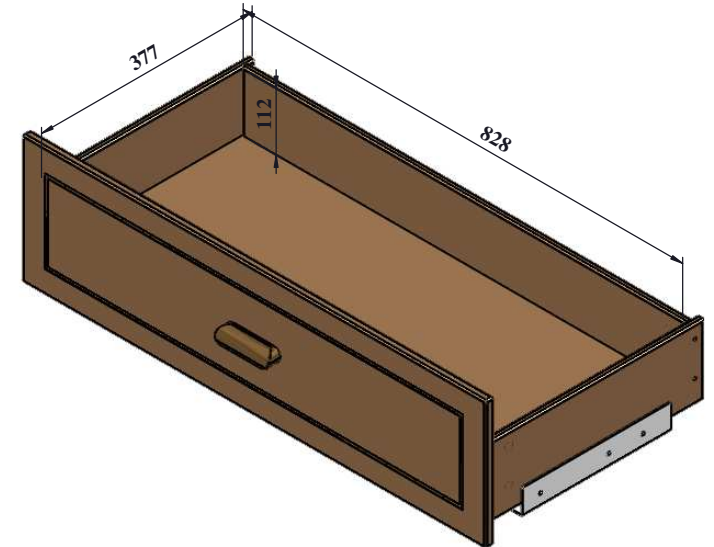

PRODUCT DIMENSION (mm)
900 X 520 X 1750

	COPYRIGHT	COLLECTION	PRODUCT NAME	PRODUCT CODE		DRAWN BY	APPROVED BY	FILE NAME	REVISI#	PAGE
	<i>All of the drawings, sketches and any other artworks which printed on this paper are protected by copyright. Copying or any duplication of these works are not allowed, without the permission of PT. MADEI</i>	NAMI	WARDROBE	MADEI	CUSTOMER	IW-2020		NAM03001 NAMI WARDROBE	REV 02	02
				NAM03001	-					

TOP VIEW

PRODUCT DIMENSION (mm)
900 X 520 X 1750

FRONT VIEW

SIDE VIEW

COPYRIGHT	COLLECTION	PRODUCT NAME	PRODUCT CODE		DRAWN BY	APPROVED BY	FILE NAME	REVISI#	PAGE
<small>All of the drawings, sketches and any other artworks which printed on this paper are protected by copyright. Copying or any duplication of these works are not allowed, without the permission of PT. MADEI</small>	NAMI	WARDROBE	MADEI	CUSTOMER	IW-2020		NAM03001 NAMI WARDROBE	REV 02 17/11/2020	03
			NAM03001	-					