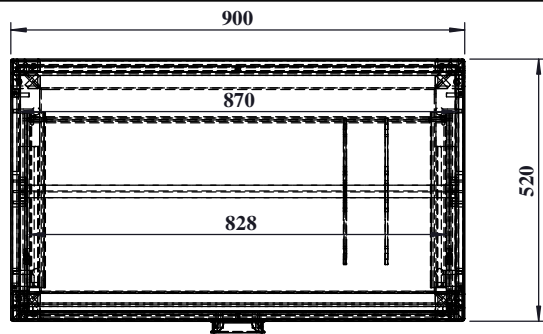

PRODUCT DIMENSION (mm)
900 X 520 X 1750

	COPYRIGHT	COLLECTION	PRODUCT NAME	PRODUCT CODE		DRAWN BY	APPROVED BY	FILE NAME	REVISI#	PAGE
	<i>All of the drawings, sketches and any other artworks which printed on this paper are protected by copyright. Copying or any duplication of these works are not allowed, without the permission of PT. MADEI</i>	NAMI	WARDROBE	MADEI	CUSTOMER	IW-2020		NAM03001 NAMI WARDROBE	REV 02	02
				NAM03001	-					

TOP VIEW

PRODUCT DIMENSION (mm)
900 X 520 X 1750

FRONT VIEW

SIDE VIEW

COPYRIGHT	COLLECTION	PRODUCT NAME	PRODUCT CODE		DRAWN BY	APPROVED BY	FILE NAME	REVISI#	PAGE
<small>All of the drawings, sketches and any other artworks which printed on this paper are protected by copyright. Copying or any duplication of these works are not allowed, without the permission of PT. MADEI</small>	NAMI	WARDROBE	MADEI	CUSTOMER	IW-2020		NAM03001 NAMI WARDROBE	REV 02 17/11/2020	03
			NAM03001	-					