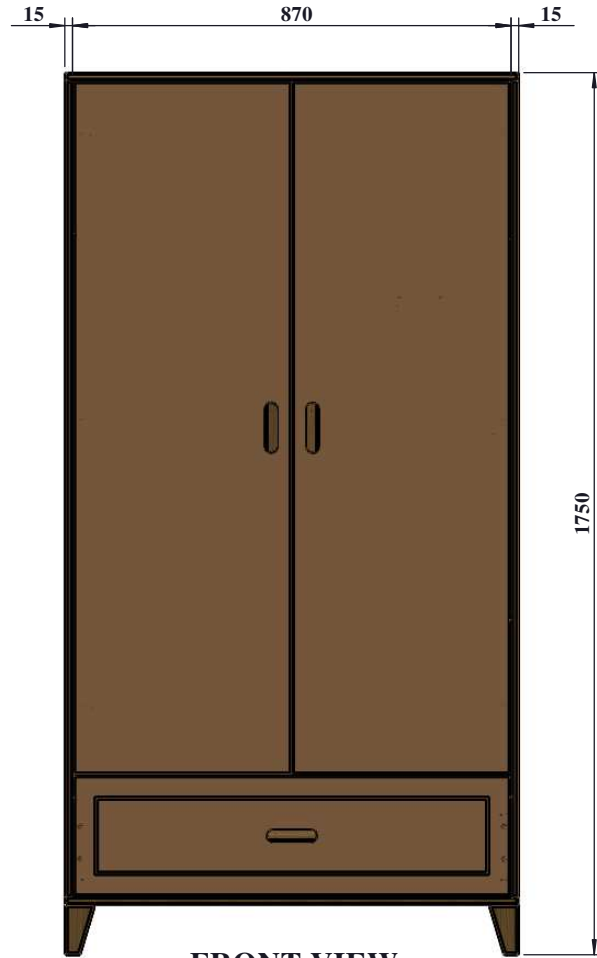

PRODUCT DIMENSION (mm)
900 X 520 X 1750

	COPYRIGHT	COLLECTION	PRODUCT NAME	PRODUCT CODE		DRAWN BY	APPROVED BY	FILE NAME	REVISI#	PAGE
	<i>All of the drawings, sketches and any other artworks which printed on this paper are protected by copyright. Copying or any duplication of these works are not allowed, without the permission of PT. MADEI</i>	NAMI	WARDROBE	MADEI	CUSTOMER	IW-2020		NAM03001 NAMI WARDROBE	REV 02	02
				NAM03001	-					

TOP VIEW

PRODUCT DIMENSION (mm)
900 X 520 X 1750

FRONT VIEW

SIDE VIEW

COPYRIGHT	COLLECTION	PRODUCT NAME	PRODUCT CODE		DRAWN BY	APPROVED BY	FILE NAME	REVISI#	PAGE
<small>All of the drawings, sketches and any other artworks which printed on this paper are protected by copyright. Copying or any duplication of these works are not allowed, without the permission of PT. MADEI</small>	NAMI	WARDROBE	MADEI	CUSTOMER	IW-2020		NAM03001 NAMI WARDROBE	REV 02 17/11/2020	03
			NAM03001	-					