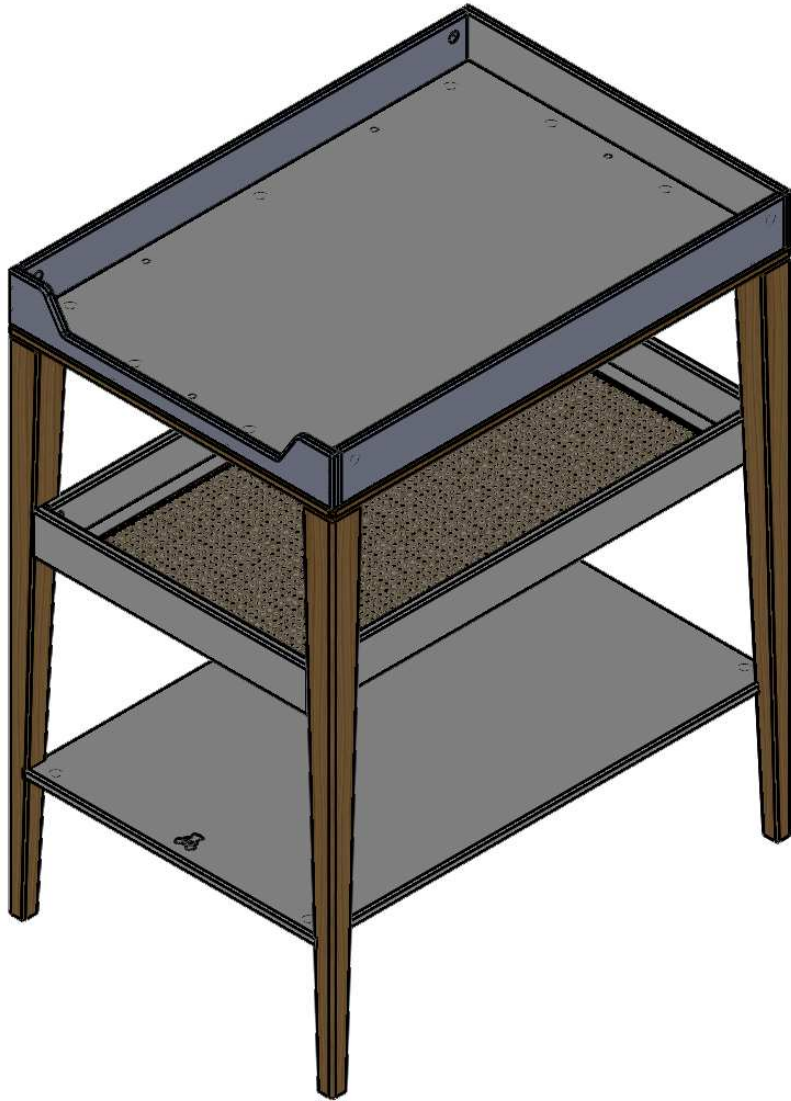

PRODUCT DIMENSIONS

545 X 774 X 940 mm

	COPYRIGHT	COLLECTION	PRODUCT NAME	PRODUCT CODE		DRAWN BY	APPROVED BY	FILE NAME	REVISI#	PAGE
	All of the drawings, sketches and any other artworks which printed on this paper are protected by copyright. Copying or any duplication of these works are not allowed, without the permission of PT. MADEI	<i>NAMI</i>	<i>CHANGING TABLE</i>	MADEI	CUSTOMER	<i>IW-2021</i>		<i>NAM23001</i>	REV 01	02
				<i>NAM23001</i>	-			<i>NAMI</i>	<i>CHANGING TABLE</i>	

TOP VIEW

PRODUCT DIMENSIONS
545 X 774 X 940 mm

SIDE VIEW

FRONT VIEW

COPYRIGHT	COLLECTION	PRODUCT NAME	PRODUCT CODE		DRAWN BY	APPROVED BY	FILE NAME	REVISI#	PAGE
			MADEI	CUSTOMER					
 <p>All of the drawings, sketches and any other artworks which printed on this paper are protected by copyright. Copying or any duplication of these works are not allowed, without the permission of PT. MADEI</p>	NAMI	CHANGING TABLE	MADEI		IW-2021		NAM23001 NAMI CHANGING TABLE	REV 01 14/10/2021	03
			NAM23001	-					