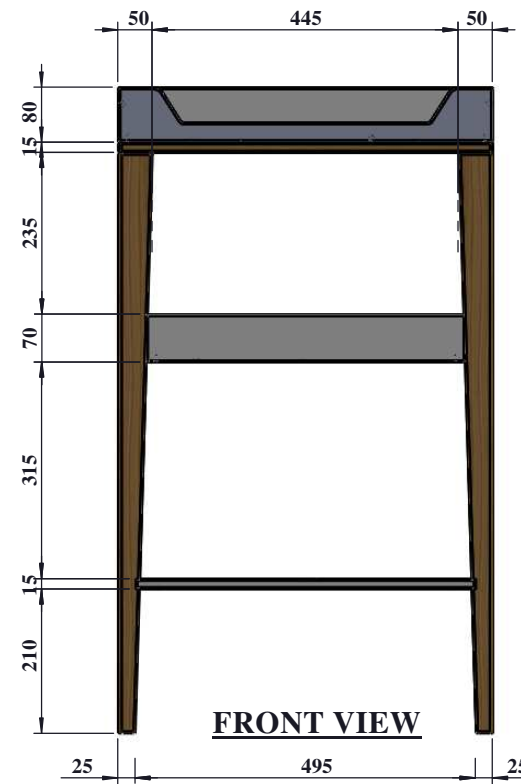

PRODUCT DIMENSIONS

545 X 774 X 940 mm

	COPYRIGHT	COLLECTION	PRODUCT NAME	PRODUCT CODE		DRAWN BY	APPROVED BY	FILE NAME	REVISI#	PAGE
	All of the drawings, sketches and any other artworks which printed on this paper are protected by copyright. Copying or any duplication of these works are not allowed, without the permission of PT. MADEI	<i>NAMI</i>	<i>CHANGING TABLE</i>	MADEI	CUSTOMER	<i>IW-2021</i>		<i>NAM23001</i>	REV 01	02
				<i>NAM23001</i>	-			<i>NAMI</i>	<i>CHANGING TABLE</i>	

TOP VIEW

PRODUCT DIMENSIONS
545 X 774 X 940 mm

SIDE VIEW

FRONT VIEW

COPYRIGHT	COLLECTION	PRODUCT NAME	PRODUCT CODE		DRAWN BY	APPROVED BY	FILE NAME	REVISI#	PAGE
			MADEI	CUSTOMER					
 <p>All of the drawings, sketches and any other artworks which printed on this paper are protected by copyright. Copying or any duplication of these works are not allowed, without the permission of PT. MADEI</p>	NAMI	CHANGING TABLE	MADEI		IW-2021		NAM23001 NAMI CHANGING TABLE	REV 01 14/10/2021	03
			NAM23001	-					