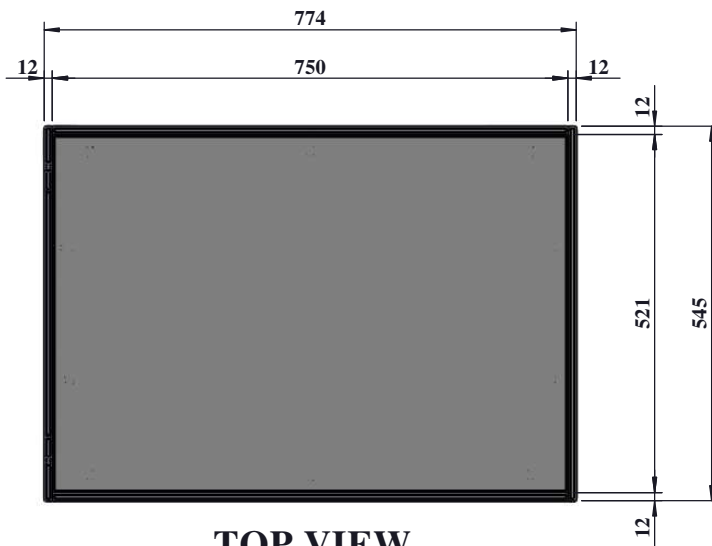

PRODUCT DIMENSIONS

545 X 774 X 940 mm

	COPYRIGHT	COLLECTION	PRODUCT NAME	PRODUCT CODE		DRAWN BY	APPROVED BY	FILE NAME	REVISI#	PAGE
	All of the drawings, sketches and any other artworks which printed on this paper are protected by copyright. Copying or any duplication of these works are not allowed, without the permission of PT. MADEI	<i>NAMI</i>	<i>CHANGING TABLE</i>	MADEI	CUSTOMER	<i>IW-2021</i>		<i>NAM23001</i>	REV 01	02
				<i>NAM23001</i>	-			<i>NAMI</i>	<i>CHANGING TABLE</i>	

TOP VIEW

PRODUCT DIMENSIONS
545 X 774 X 940 mm

SIDE VIEW

FRONT VIEW

COPYRIGHT	COLLECTION	PRODUCT NAME	PRODUCT CODE		DRAWN BY	APPROVED BY	FILE NAME	REVISI#	PAGE
			MADEI	CUSTOMER					
 <p>All of the drawings, sketches and any other artworks which printed on this paper are protected by copyright. Copying or any duplication of these works are not allowed, without the permission of PT. MADEI</p>	NAMI	CHANGING TABLE	MADEI		IW-2021		NAM23001 NAMI CHANGING TABLE	REV 01 14/10/2021	03
			NAM23001	-					