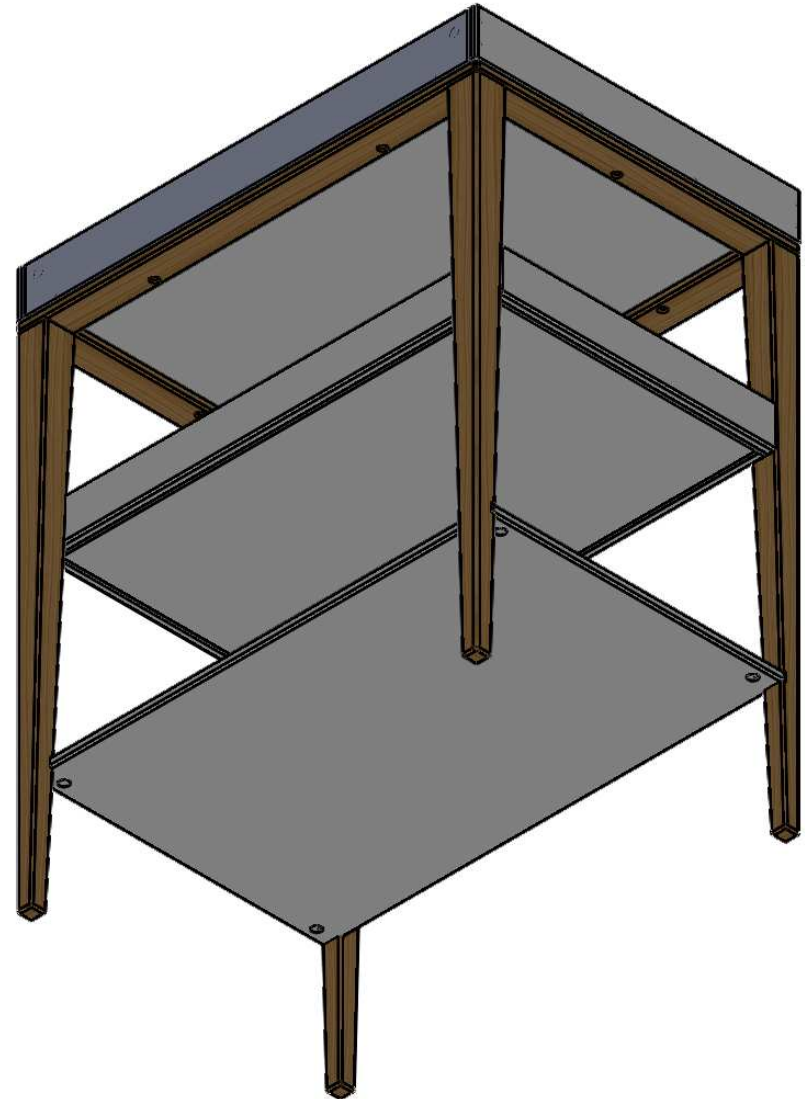

PRODUCT DIMENSIONS

545 X 774 X 940 mm

	COPYRIGHT	COLLECTION	PRODUCT NAME	PRODUCT CODE		DRAWN BY	APPROVED BY	FILE NAME	REVISI#	PAGE
	All of the drawings, sketches and any other artworks which printed on this paper are protected by copyright. Copying or any duplication of these works are not allowed, without the permission of PT. MADEI	<i>NAMI</i>	<i>CHANGING TABLE</i>	MADEI	CUSTOMER	<i>IW-2021</i>		<i>NAM23001</i>	REV 01	02
				<i>NAM23001</i>	-			<i>NAMI</i>	<i>CHANGING TABLE</i>	

TOP VIEW

PRODUCT DIMENSIONS
545 X 774 X 940 mm

SIDE VIEW

FRONT VIEW

COPYRIGHT	COLLECTION	PRODUCT NAME	PRODUCT CODE		DRAWN BY	APPROVED BY	FILE NAME	REVISI#	PAGE
			MADEI	CUSTOMER					
 <p>All of the drawings, sketches and any other artworks which printed on this paper are protected by copyright. Copying or any duplication of these works are not allowed, without the permission of PT. MADEI</p>	NAMI	CHANGING TABLE	MADEI		IW-2021		NAM23001 NAMI CHANGING TABLE	REV 01 14/10/2021	03
			NAM23001	-					