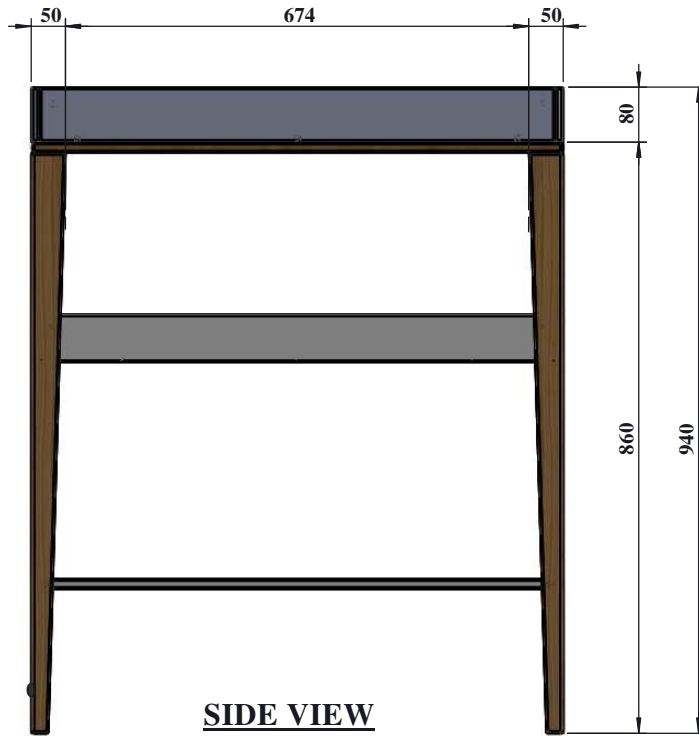

PRODUCT DIMENSIONS

545 X 774 X 940 mm

	COPYRIGHT	COLLECTION	PRODUCT NAME	PRODUCT CODE		DRAWN BY	APPROVED BY	FILE NAME	REVISI#	PAGE
	All of the drawings, sketches and any other artworks which printed on this paper are protected by copyright. Copying or any duplication of these works are not allowed, without the permission of PT. MADEI	<i>NAMI</i>	<i>CHANGING TABLE</i>	MADEI	CUSTOMER	<i>IW-2021</i>		<i>NAM23001</i>	REV 01	02
				<i>NAM23001</i>	-			<i>NAMI</i>	<i>CHANGING TABLE</i>	

TOP VIEW

PRODUCT DIMENSIONS
545 X 774 X 940 mm

SIDE VIEW

FRONT VIEW

COPYRIGHT	COLLECTION	PRODUCT NAME	PRODUCT CODE		DRAWN BY	APPROVED BY	FILE NAME	REVISI#	PAGE
			MADEI	CUSTOMER					
 <p>All of the drawings, sketches and any other artworks which printed on this paper are protected by copyright. Copying or any duplication of these works are not allowed, without the permission of PT. MADEI</p>	NAMI	CHANGING TABLE	MADEI		IW-2021		NAM23001 NAMI CHANGING TABLE	REV 01 14/10/2021	03
			NAM23001	-					