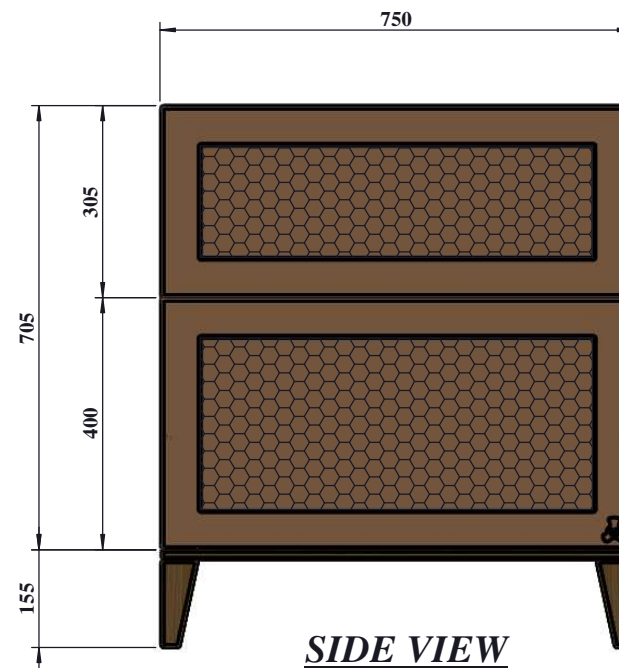

**TOP VIEW**

**PRODUCT DIMENSION (MM)**  
**1442 X 750 X 860**

**FRONT VIEW**

**SIDE VIEW**

| COPYRIGHT   | COLLECTION | PRODUCT NAME          | PRODUCT CODE |          | DRAWN BY | APPROVED BY | FILE NAME                         | REVISI#              | PAGE |
|---|------------|-----------------------|--------------|----------|----------|-------------|-----------------------------------|----------------------|------|
| All of the drawings, sketches and any other artworks which printed on this paper are protected by copyright. Copying or any duplication of these works are not allowed, without the permission of PT. MADEI | NAMI       | BED 70X140 CM (H-860) | MADEI        | CUSTOMER | IW-2022  |             | NAM71201<br>NAMI<br>BED 70X140 CM | REV 01<br>21/07/2022 | 03   |
|   |            |                       | NAM71201     | -        |          |             |                                   |                      |      |