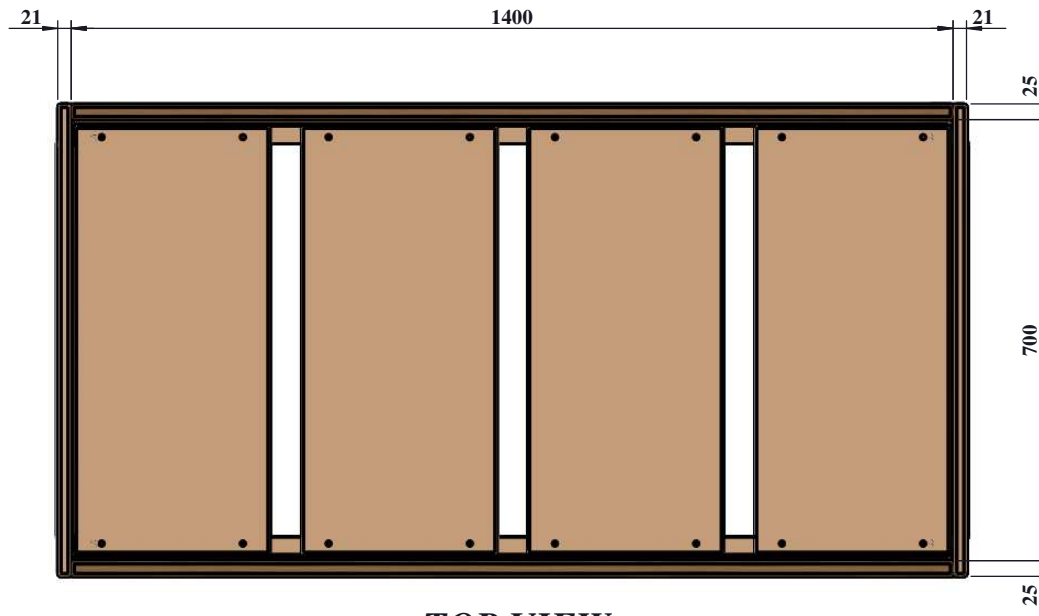

**PRODUCT DIMENSION (MM)**

**1442 X 750 X 860**

|  |  |                   |                       |                     |          |                 |                    |                                   |                      |             |
|--|--|-------------------|-----------------------|---------------------|----------|-----------------|--------------------|-----------------------------------|----------------------|-------------|
|  | <b>COPYRIGHT</b>   | <b>COLLECTION</b> | <b>PRODUCT NAME</b>   | <b>PRODUCT CODE</b> |          | <b>DRAWN BY</b> | <b>APPROVED BY</b> | <b>FILE NAME</b>                  | <b>REVISI#</b>       | <b>PAGE</b> |
|  | <small>All of the drawings, sketches and any other artworks which printed on this paper are protected by copyright. Copying or any duplication of these works are not allowed, without the permission of PT. MADEI</small> | NAMI              | BED 70X140 CM (H-860) | MADEI               | CUSTOMER | IW-2022         |                    | NAM71201<br>NAMI<br>BED 70X140 CM | REV 01<br>21/07/2022 | 02          |
|  |  |                   | NAM71201              | -                   |          |                 |                    |                                   |                      |             |