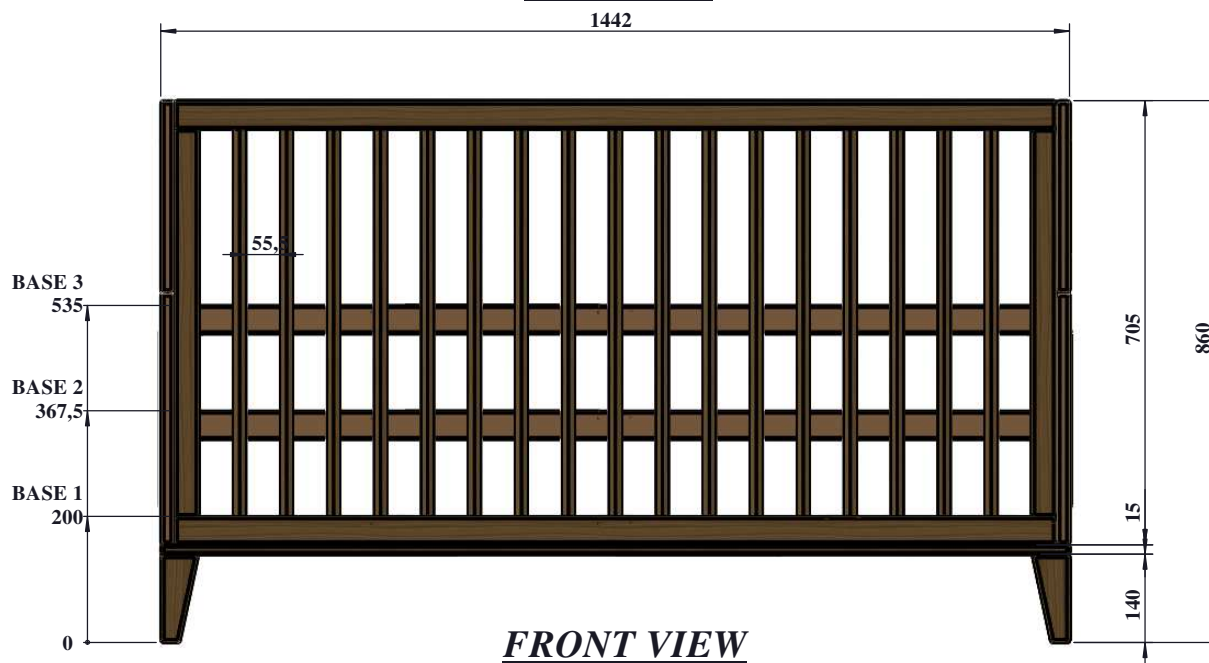

PRODUCT DIMENSION (MM)
1442 X 750 X 860

FRONT VIEW

COPYRIGHT	COLLECTION	PRODUCT NAME	PRODUCT CODE		DRAWN BY	APPROVED BY	FILE NAME	REVISI#	PAGE
All of the drawings, sketches and any other artworks which printed on this paper are protected by copyright. Copying or any duplication of these works are not allowed, without the permission of PT. MADEI	NAMI	BED 70X140 CM (H-860)	MADEI	CUSTOMER	IW-2022		NAM71201 NAMI BED 70X140 CM	REV 01 21/07/2022	03
			NAM71201	-