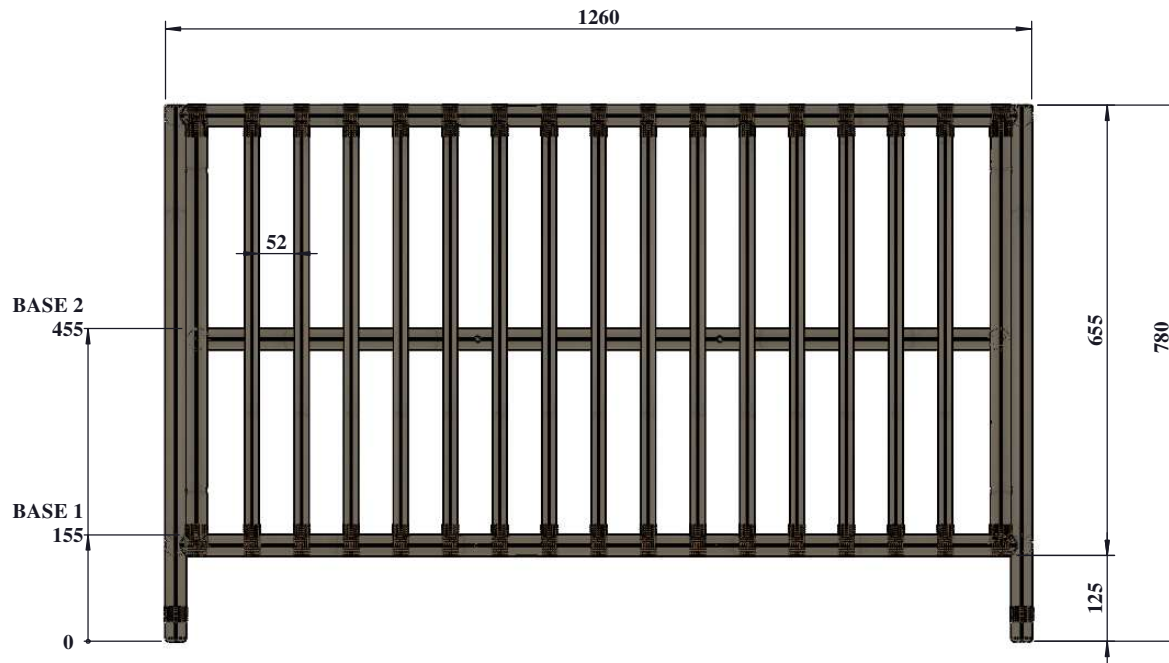

**DIMENSIONS PRODUCT (MM)**

**1260 X 660 X 780**

**TOP**

**BOTTOM**

	<b>COPYRIGHT</b>	<b>COLLECTION</b>	<b>PRODUCT NAME</b>	<b>PRODUCT CODE</b>	<b>DRAWN BY</b>	<b>APPROVED BY</b>	<b>FILE NAME</b>	<b>REVISI#</b>	<b>PAGE</b>	
	<small>All of the drawings, sketches and any other artworks which printed on this paper are protected by copyright. Copying or any duplication of these works are not allowed, without the permission of PT. MADEI</small>	<i>NEMO</i>	<i>BED 60X120</i>	MADEI	CUSTOMER	IW-2022		<i>NEM011</i>	<b>REV 01</b>	<b>02</b>
				<i>NEM011</i>	-			<i>26/09/2022</i>	<i>NEMO</i>	<i>BED 60X120</i>

**TOP VIEW**

**DIMENSIONS PRODUCT (MM)**  
**1260 X 660 X 780**

COPYRIGHT	COLLECTION	PRODUCT NAME	PRODUCT CODE		DRAWN BY	APPROVED BY	FILE NAME	REVISI#	PAGE
<small>All of the drawings, sketches and any other artworks which printed on this paper are protected by copyright. Copying or any duplication of these works are not allowed, without the permission of PT. MADEI</small>	NEMO	BED 60X120	MADEI	CUSTOMER	IW-2022		NEM011 NEMO BED 60X120	REV 01 26/09/2022	03
			NEM011	-					