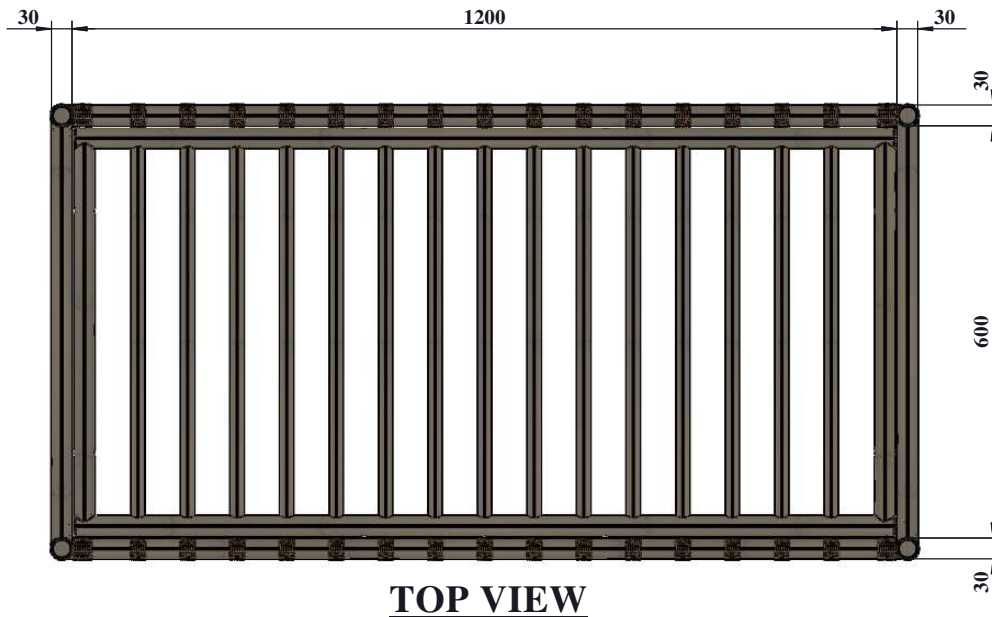

**DIMENSIONS PRODUCT (MM)**

**1260 X 660 X 780**

**TOP**

**BOTTOM**

	<b>COPYRIGHT</b>	<b>COLLECTION</b>	<b>PRODUCT NAME</b>	<b>PRODUCT CODE</b>	<b>DRAWN BY</b>	<b>APPROVED BY</b>	<b>FILE NAME</b>	<b>REVISI#</b>	<b>PAGE</b>	
	<small>All of the drawings, sketches and any other artworks which printed on this paper are protected by copyright. Copying or any duplication of these works are not allowed, without the permission of PT. MADEI</small>	<i>NEMO</i>	<i>BED 60X120</i>	MADEI	CUSTOMER	IW-2022		<i>NEM011</i>	<b>REV 01</b>	<b>02</b>
				<i>NEM011</i>	-			<i>26/09/2022</i>	<i>NEMO</i>	<i>BED 60X120</i>

**TOP VIEW**

**DIMENSIONS PRODUCT (MM)**  
**1260 X 660 X 780**

COPYRIGHT	COLLECTION	PRODUCT NAME	PRODUCT CODE		DRAWN BY	APPROVED BY	FILE NAME	REVISI#	PAGE
<small>All of the drawings, sketches and any other artworks which printed on this paper are protected by copyright. Copying or any duplication of these works are not allowed, without the permission of PT. MADEI</small>	NEMO	BED 60X120	MADEI	CUSTOMER	IW-2022		NEM011 NEMO BED 60X120	REV 01 26/09/2022	03
			NEM011	-					