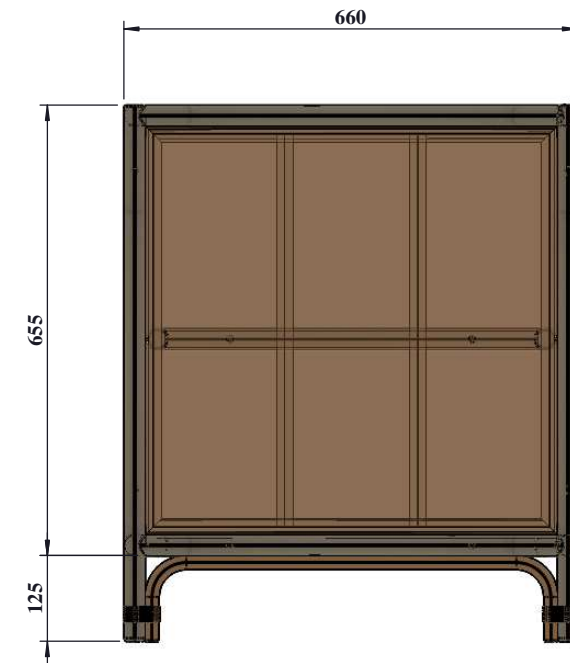

**DIMENSIONS PRODUCT (MM)**

**1260 X 660 X 780**

**TOP**

**BOTTOM**

	<b>COPYRIGHT</b>	<b>COLLECTION</b>	<b>PRODUCT NAME</b>	<b>PRODUCT CODE</b>	<b>DRAWN BY</b>	<b>APPROVED BY</b>	<b>FILE NAME</b>	<b>REVISI#</b>	<b>PAGE</b>	
	<small>All of the drawings, sketches and any other artworks which printed on this paper are protected by copyright. Copying or any duplication of these works are not allowed, without the permission of PT. MADEI</small>	<i>NEMO</i>	<i>BED 60X120</i>	MADEI	CUSTOMER	IW-2022		<i>NEM011</i>	<b>REV 01</b>	<b>02</b>
				<i>NEM011</i>	-			<i>26/09/2022</i>	<i>NEMO</i>	<i>BED 60X120</i>

**TOP VIEW**

**DIMENSIONS PRODUCT (MM)**  
**1260 X 660 X 780**

COPYRIGHT	COLLECTION	PRODUCT NAME	PRODUCT CODE		DRAWN BY	APPROVED BY	FILE NAME	REVISI#	PAGE
<small>All of the drawings, sketches and any other artworks which printed on this paper are protected by copyright. Copying or any duplication of these works are not allowed, without the permission of PT. MADEI</small>	NEMO	BED 60X120	MADEI	CUSTOMER	IW-2022		NEM011 NEMO BED 60X120	REV 01 26/09/2022	03
			NEM011	-					