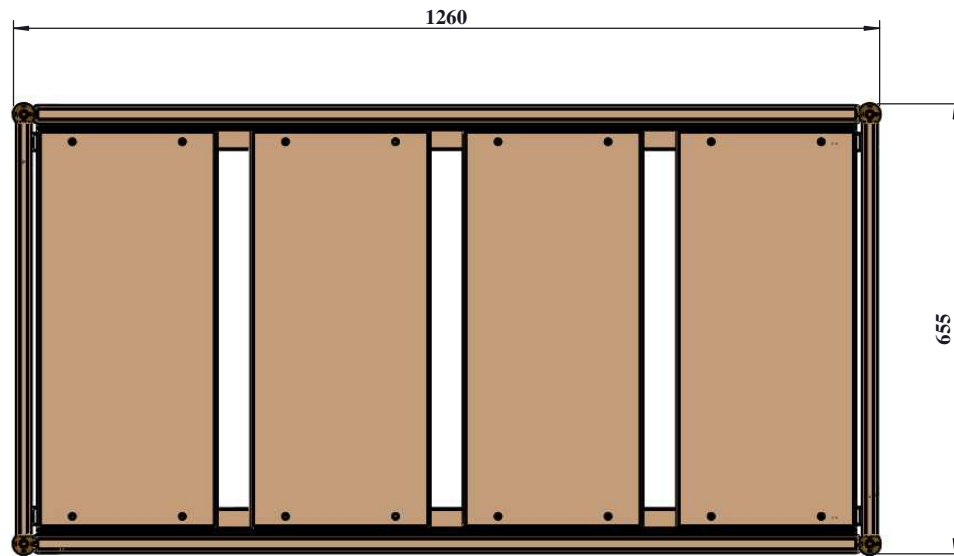

PRODUCT DIMENSIONS (MM)

1260 X 655 X 790

FRONT

BACK

	COPYRIGHT	COLLECTION	PRODUCT NAME	PRODUCT CODE		DRAWN BY	APPROVED BY	FILE NAME	REVISI#	PAGE
	<small>All of the drawings, sketches and any other artworks which printed on this paper are protected by copyright. Copying or any duplication of these works are not allowed, without the permission of PT. MADEI</small>	OCEANIA	BED 60X120 CM	MADEI	CUSTOMER				OCA01101 OCEANIA BED 60X120 CM	REV 01 25/11/2020
				OCA01101	-	IW-2020				

TOP VIEW

PRODUCT DIMENSIONS (MM)
1260 X 655 X 790

FRONT VIEW

SIDE VIEW

COPYRIGHT
 All of the drawings, sketches and any other artworks which printed on this paper are protected by copyright. Copying or any duplication of these works are not allowed, without the permission of PT. MADEI

COLLECTION
OCEANIA

PRODUCT NAME
BED 60X120 CM

PRODUCT CODE
MADEI
OCA01101

DRAWN BY
IW-2020

APPROVED BY

FILE NAME
OCA01101
OCEANIA
BED 60X120 CM

REVISI#
REV 01
25/11/2020

PAGE
03