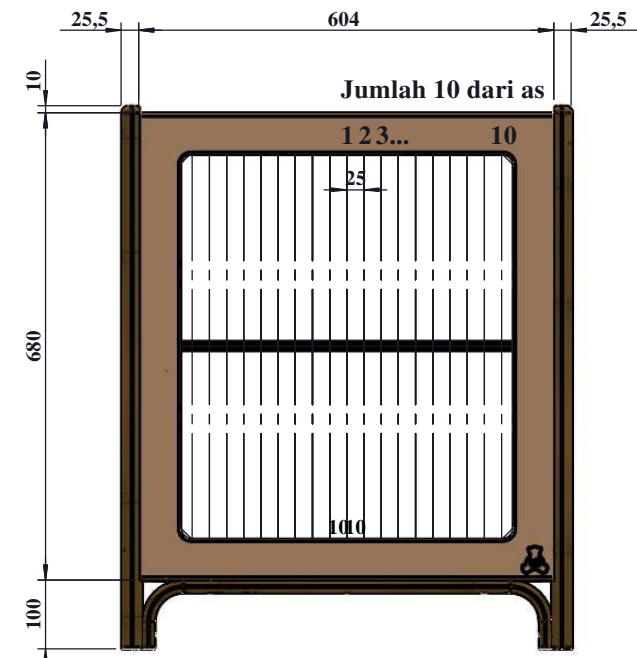

PRODUCT DIMENSIONS (MM)

1260 X 655 X 790

FRONT

BACK

	COPYRIGHT	COLLECTION	PRODUCT NAME	PRODUCT CODE		DRAWN BY	APPROVED BY	FILE NAME	REVISI#	PAGE
	<small>All of the drawings, sketches and any other artworks which printed on this paper are protected by copyright. Copying or any duplication of these works are not allowed, without the permission of PT. MADEI</small>	OCEANIA	BED 60X120 CM	MADEI	CUSTOMER				OCA01101 OCEANIA BED 60X120 CM	REV 01 25/11/2020
				OCA01101	-	IW-2020				

TOP VIEW

PRODUCT DIMENSIONS (MM)
1260 X 655 X 790

FRONT VIEW

SIDE VIEW

COPYRIGHT
 All of the drawings, sketches and any other artworks which printed on this paper are protected by copyright. Copying or any duplication of these works are not allowed, without the permission of PT. MADEI

COLLECTION
OCEANIA

PRODUCT NAME
BED 60X120 CM

PRODUCT CODE
MADEI
OCA01101

DRAWN BY
IW-2020

APPROVED BY

FILE NAME
OCA01101
OCEANIA
BED 60X120 CM

REVISI#
REV 01
25/11/2020

PAGE
03