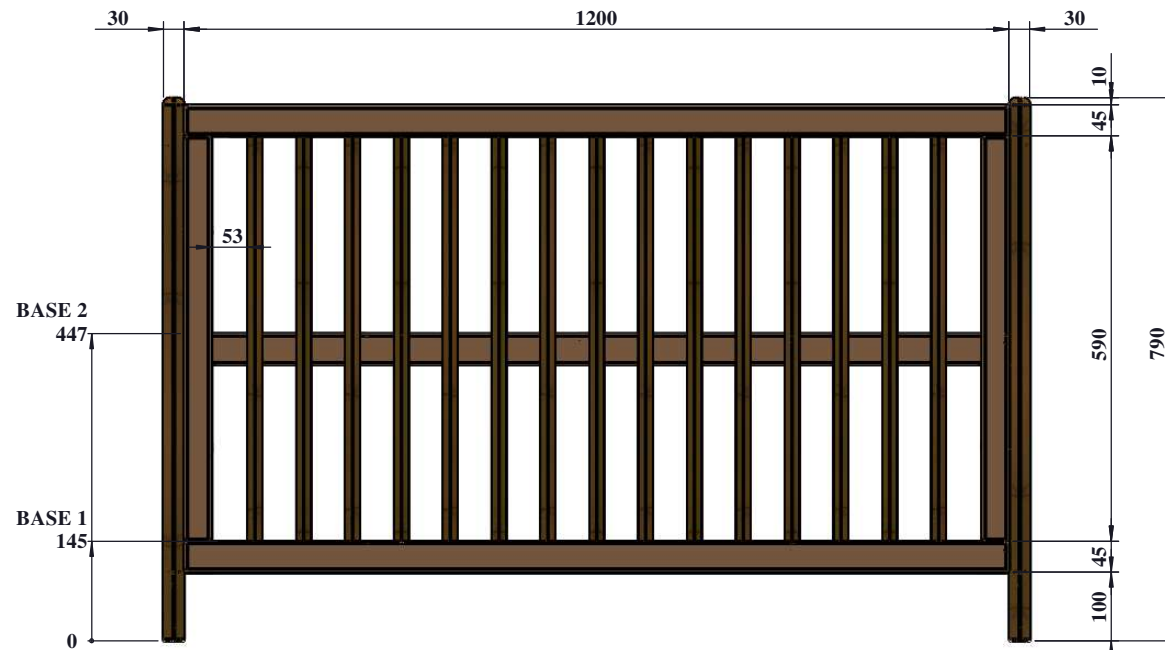

PRODUCT DIMENSIONS (MM)

1260 X 655 X 790

FRONT

BACK

	COPYRIGHT	COLLECTION	PRODUCT NAME	PRODUCT CODE		DRAWN BY	APPROVED BY	FILE NAME	REVISI#	PAGE
	<small>All of the drawings, sketches and any other artworks which printed on this paper are protected by copyright. Copying or any duplication of these works are not allowed, without the permission of PT. MADEI</small>	OCEANIA	BED 60X120 CM	MADEI	CUSTOMER				OCA01101 OCEANIA BED 60X120 CM	REV 01 25/11/2020
				OCA01101	-	IW-2020				

TOP VIEW

PRODUCT DIMENSIONS (MM)
1260 X 655 X 790

FRONT VIEW

SIDE VIEW

COPYRIGHT
 All of the drawings, sketches and any other artworks which printed on this paper are protected by copyright. Copying or any duplication of these works are not allowed, without the permission of PT. MADEI

COLLECTION
OCEANIA

PRODUCT NAME
BED 60X120 CM

PRODUCT CODE
MADEI
OCA01101

DRAWN BY
IW-2020

APPROVED BY

FILE NAME
OCA01101
OCEANIA
BED 60X120 CM

REVISI#
REV 01
25/11/2020

PAGE
03