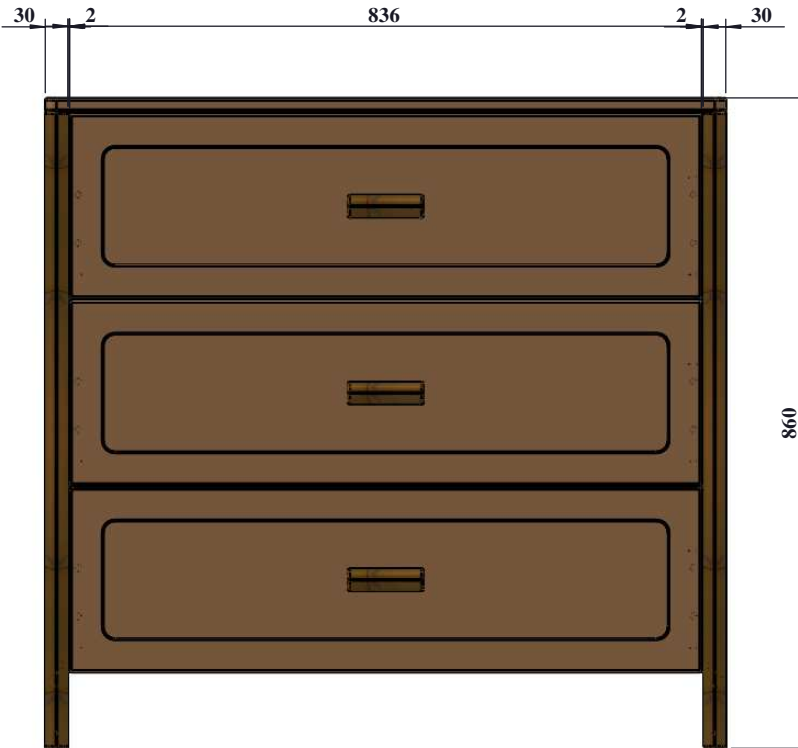

PRODUCT DIMENSION (mm)
900 X 520 X 860

	COPYRIGHT	COLLECTION	PRODUCT NAME	PRODUCT CODE		DRAWN BY	APPROVED BY	FILE NAME	REVISI#	PAGE
	<small>All of the drawings, sketches and any other artworks which printed on this paper are protected by copyright. Copying or any duplication of these works are not allowed, without the permission of PT. MADEI</small>	<i>OCEANIA</i>	<i>BIG CHEST OF DRAWERS</i>	MADEI	CUSTOMER	<i>IW-2020</i>		<i>OCA02401</i>	REV 02	02
				<i>OCA02401</i>	-			<i>OCEANIA BIG CHEST OF DRAWERS</i>	<i>27/10/2020</i>	

FRONT VIEW

**PRODUCT DIMENSION (mm)
900 X 801 X 860**

TOP VIEW

SIDE VIEW

COPYRIGHT
All of the drawings, sketches and any other artworks which printed on this paper are protected by copyright. Copying or any duplication of these works are not allowed, without the permission of PT. MADEI