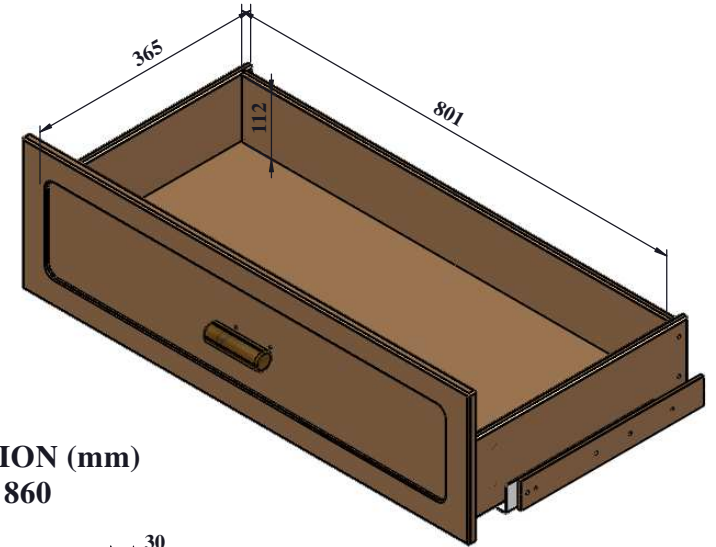

PRODUCT DIMENSION (mm)
900 X 520 X 860

	COPYRIGHT	COLLECTION	PRODUCT NAME	PRODUCT CODE		DRAWN BY	APPROVED BY	FILE NAME	REVISI#	PAGE
	<small>All of the drawings, sketches and any other artworks which printed on this paper are protected by copyright. Copying or any duplication of these works are not allowed, without the permission of PT. MADEI</small>	<i>OCEANIA</i>	<i>BIG CHEST OF DRAWERS</i>	MADEI	CUSTOMER	<i>IW-2020</i>		<i>OCA02401</i>	REV 02	02
				<i>OCA02401</i>	-			<i>OCEANIA BIG CHEST OF DRAWERS</i>	<i>27/10/2020</i>	

FRONT VIEW

**PRODUCT DIMENSION (mm)
900 X 801 X 860**

TOP VIEW

SIDE VIEW

COPYRIGHT
All of the drawings, sketches and any other artworks which printed on this paper are protected by copyright. Copying or any duplication of these works are not allowed, without the permission of PT. MADEI