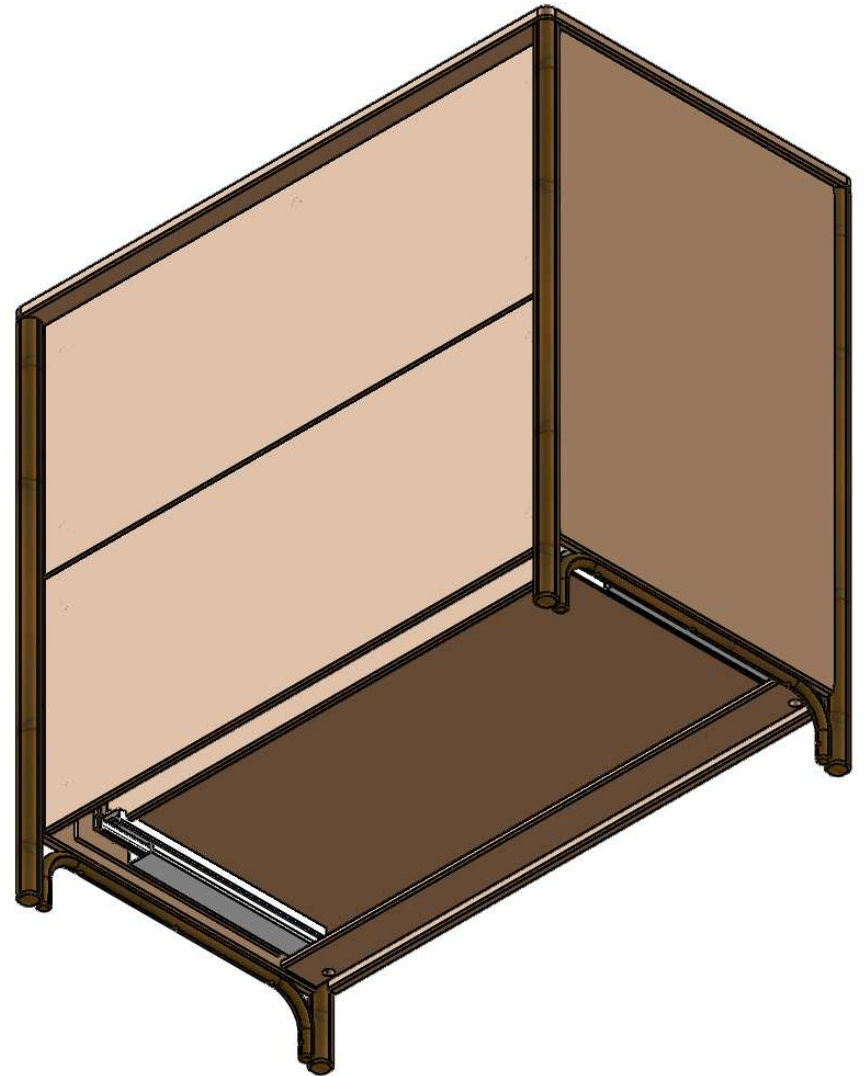

PRODUCT DIMENSION (mm)
900 X 520 X 860

	COPYRIGHT	COLLECTION	PRODUCT NAME	PRODUCT CODE		DRAWN BY	APPROVED BY	FILE NAME	REVISI#	PAGE
	<small>All of the drawings, sketches and any other artworks which printed on this paper are protected by copyright. Copying or any duplication of these works are not allowed, without the permission of PT. MADEI</small>	<i>OCEANIA</i>	<i>BIG CHEST OF DRAWERS</i>	MADEI	CUSTOMER	<i>IW-2020</i>		<i>OCA02401</i>	REV 02	02
				<i>OCA02401</i>	-			<i>OCEANIA BIG CHEST OF DRAWERS</i>	<i>27/10/2020</i>	

FRONT VIEW

**PRODUCT DIMENSION (mm)
900 X 801 X 860**

TOP VIEW

SIDE VIEW

COPYRIGHT
All of the drawings, sketches and any other artworks which printed on this paper are protected by copyright. Copying or any duplication of these works are not allowed, without the permission of PT. MADEI