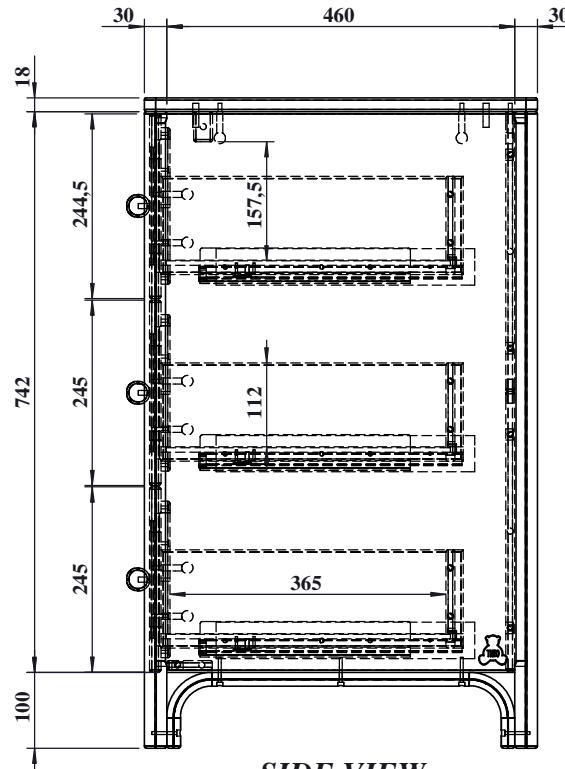

PRODUCT DIMENSION (mm)
900 X 520 X 860

	COPYRIGHT	COLLECTION	PRODUCT NAME	PRODUCT CODE		DRAWN BY	APPROVED BY	FILE NAME	REVISI#	PAGE
	<small>All of the drawings, sketches and any other artworks which printed on this paper are protected by copyright. Copying or any duplication of these works are not allowed, without the permission of PT. MADEI</small>	<i>OCEANIA</i>	<i>BIG CHEST OF DRAWERS</i>	MADEI	CUSTOMER	<i>IW-2020</i>		<i>OCA02401</i>	REV 02	02
				<i>OCA02401</i>	-			<i>OCEANIA BIG CHEST OF DRAWERS</i>	<i>27/10/2020</i>	

FRONT VIEW

**PRODUCT DIMENSION (mm)
900 X 801 X 860**

TOP VIEW

SIDE VIEW

COPYRIGHT
All of the drawings, sketches and any other artworks which printed on this paper are protected by copyright. Copying or any duplication of these works are not allowed, without the permission of PT. MADEI

COLLECTION
OCEANIA

PRODUCT NAME
BIG CHEST OF DRAWERS

PRODUCT CODE
MADEI
OCA02401

CUSTOMER
-

DRAWN BY
IW-2020

APPROVED BY

FILE NAME
OCA02401
OCEANIA BIG CHEST OF DRAWERS

REVISI#
REV 02
04/11/2020