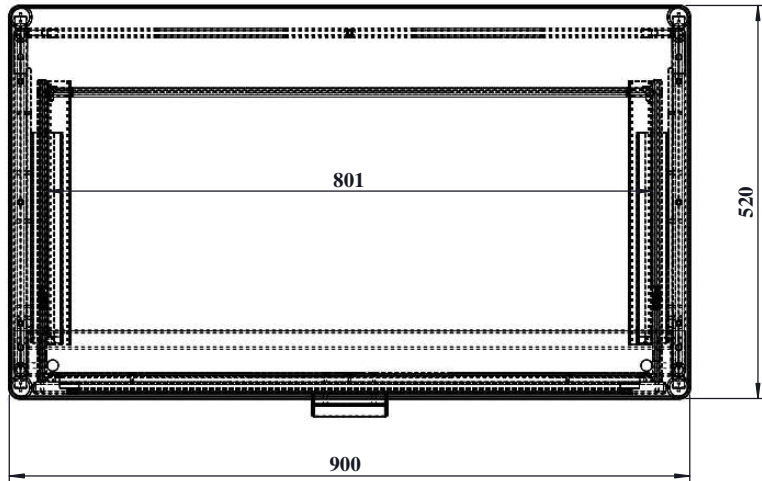

PRODUCT DIMENSION (mm)
900 X 520 X 860

	COPYRIGHT	COLLECTION	PRODUCT NAME	PRODUCT CODE		DRAWN BY	APPROVED BY	FILE NAME	REVISI#	PAGE
	<small>All of the drawings, sketches and any other artworks which printed on this paper are protected by copyright. Copying or any duplication of these works are not allowed, without the permission of PT. MADEI</small>	<i>OCEANIA</i>	<i>BIG CHEST OF DRAWERS</i>	MADEI	CUSTOMER	<i>IW-2020</i>		<i>OCA02401</i>	REV 02	02
				<i>OCA02401</i>	-			<i>OCEANIA BIG CHEST OF DRAWERS</i>	<i>27/10/2020</i>	

FRONT VIEW

**PRODUCT DIMENSION (mm)
900 X 801 X 860**

TOP VIEW

SIDE VIEW

COPYRIGHT
All of the drawings, sketches and any other artworks which printed on this paper are protected by copyright. Copying or any duplication of these works are not allowed, without the permission of PT. MADEI