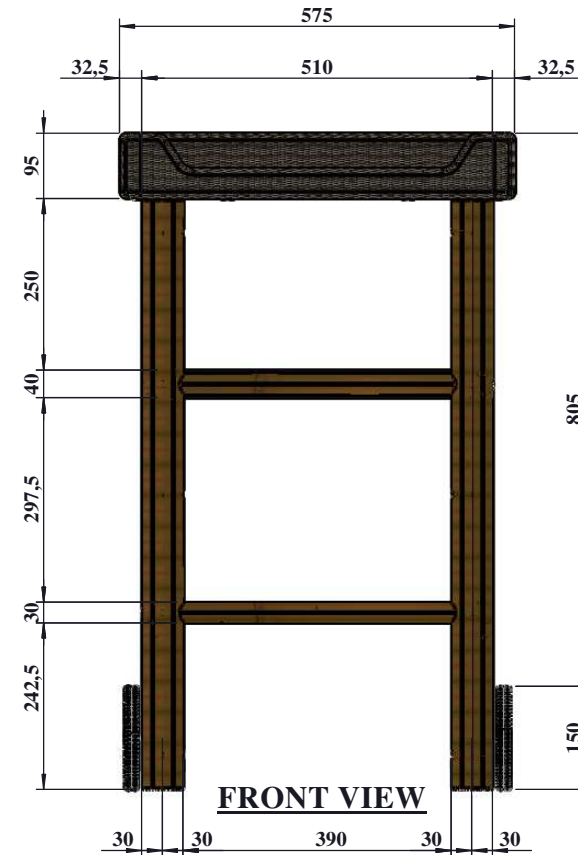

PRODUCT DIMENSIONS

832 X 575 X 955 mm

	COPYRIGHT	COLLECTION	PRODUCT NAME	PRODUCT CODE		DRAWN BY	APPROVED BY	FILE NAME	REVISI#	PAGE
	<i>All of the drawings, sketches and any other artworks which printed on this paper are protected by copyright. Copying or any duplication of these works are not allowed, without the permission of PT. MADEI</i>	OCEANIA	CHANGING TABLE	MADEI	CUSTOMER	IW-2021		OCA23001 OCEANIA CHANGING TABLE	REV 01 13/09/2021	02
				OCA23001	-					

TOP VIEW

PRODUCT DIMENSIONS
832 X 575 X 955 mm

SIDE VIEW

FRONT VIEW

COPYRIGHT	COLLECTION	PRODUCT NAME	PRODUCT CODE	DRAWN BY	APPROVED BY	FILE NAME	REVISI#	PAGE
All of the drawings, sketches and any other artworks which printed on this paper are protected by copyright. Copying or any duplication of these works are not allowed, without the permission of PT. MADEI	OCEANIA	CHANGING TABLE	MADEI	IW-2021		OCA23001 OCEANIA CHANGING TABLE	REV 01 13/09/2021	03
			OCA23001					