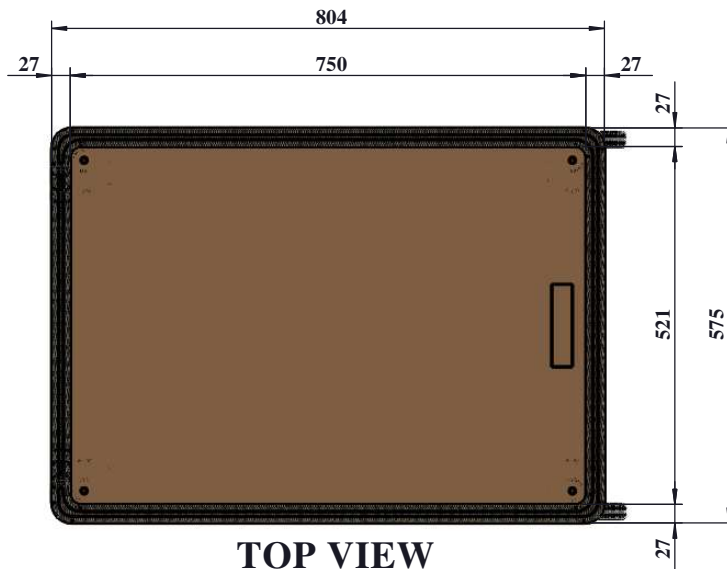

PRODUCT DIMENSIONS

832 X 575 X 955 mm

	COPYRIGHT	COLLECTION	PRODUCT NAME	PRODUCT CODE		DRAWN BY	APPROVED BY	FILE NAME	REVISI#	PAGE
	<i>All of the drawings, sketches and any other artworks which printed on this paper are protected by copyright. Copying or any duplication of these works are not allowed, without the permission of PT. MADEI</i>	OCEANIA	CHANGING TABLE	MADEI	CUSTOMER	IW-2021		OCA23001 OCEANIA CHANGING TABLE	REV 01 13/09/2021	02
				OCA23001	-					

TOP VIEW

PRODUCT DIMENSIONS
832 X 575 X 955 mm

SIDE VIEW

FRONT VIEW

COPYRIGHT	COLLECTION	PRODUCT NAME	PRODUCT CODE	DRAWN BY	APPROVED BY	FILE NAME	REVISI#	PAGE
All of the drawings, sketches and any other artworks which printed on this paper are protected by copyright. Copying or any duplication of these works are not allowed, without the permission of PT. MADEI	OCEANIA	CHANGING TABLE	MADEI	IW-2021		OCA23001 OCEANIA CHANGING TABLE	REV 01 13/09/2021	03
			OCA23001					