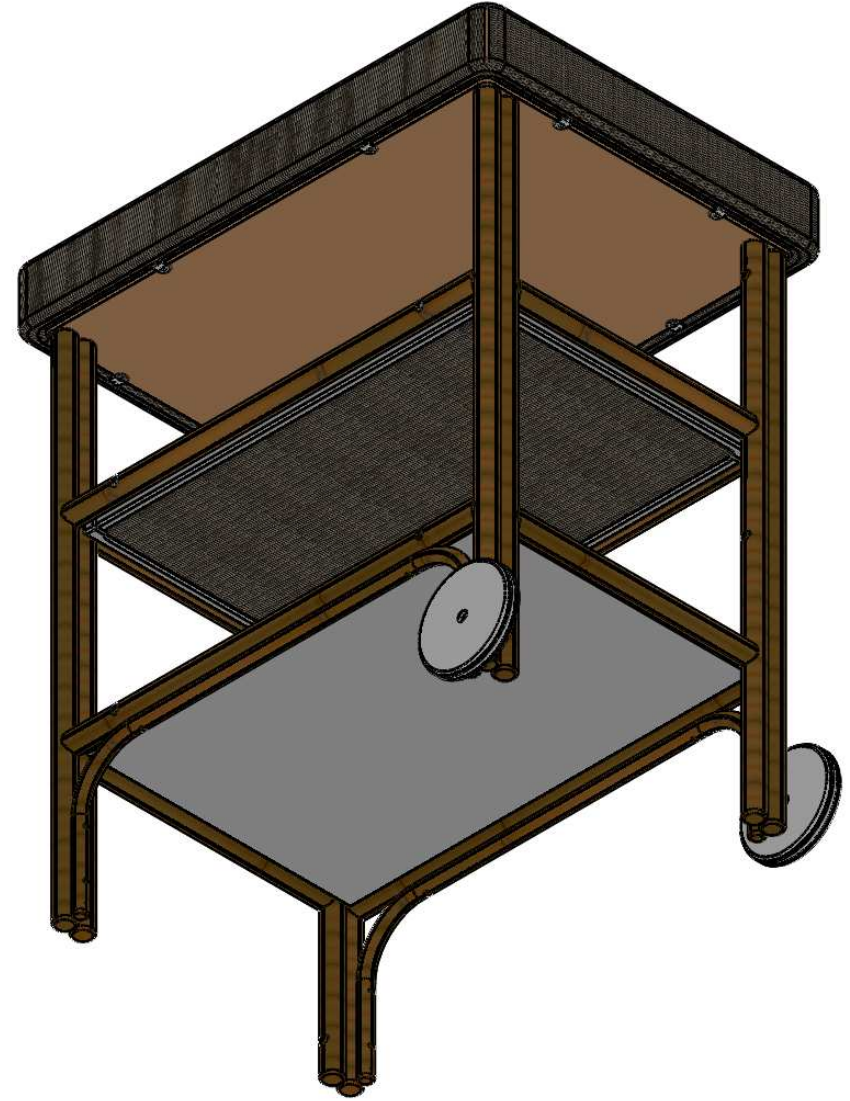

PRODUCT DIMENSIONS

832 X 575 X 955 mm

	COPYRIGHT	COLLECTION	PRODUCT NAME	PRODUCT CODE		DRAWN BY	APPROVED BY	FILE NAME	REVISI#	PAGE
	<i>All of the drawings, sketches and any other artworks which printed on this paper are protected by copyright. Copying or any duplication of these works are not allowed, without the permission of PT. MADEI</i>	OCEANIA	CHANGING TABLE	MADEI	CUSTOMER	IW-2021		OCA23001 OCEANIA CHANGING TABLE	REV 01 13/09/2021	02
				OCA23001	-					

TOP VIEW

PRODUCT DIMENSIONS
832 X 575 X 955 mm

SIDE VIEW

FRONT VIEW

COPYRIGHT	COLLECTION	PRODUCT NAME	PRODUCT CODE	DRAWN BY	APPROVED BY	FILE NAME	REVISI#	PAGE
All of the drawings, sketches and any other artworks which printed on this paper are protected by copyright. Copying or any duplication of these works are not allowed, without the permission of PT. MADEI	OCEANIA	CHANGING TABLE	MADEI	IW-2021		OCA23001 OCEANIA CHANGING TABLE	REV 01 13/09/2021	03
			OCA23001					