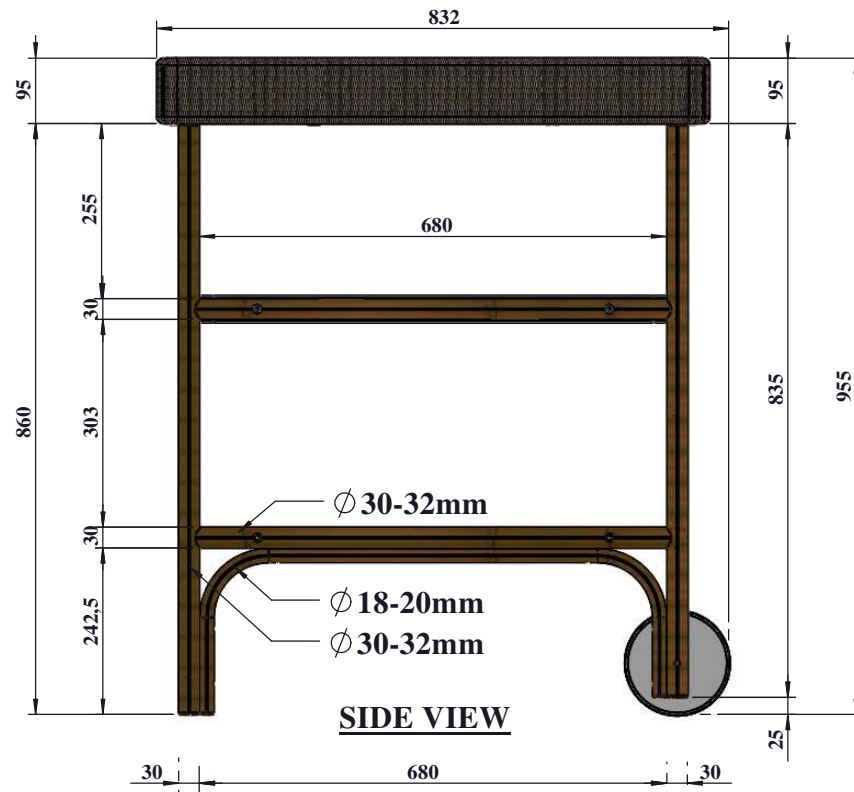

PRODUCT DIMENSIONS

832 X 575 X 955 mm

	COPYRIGHT	COLLECTION	PRODUCT NAME	PRODUCT CODE		DRAWN BY	APPROVED BY	FILE NAME	REVISI#	PAGE
	<i>All of the drawings, sketches and any other artworks which printed on this paper are protected by copyright. Copying or any duplication of these works are not allowed, without the permission of PT. MADEI</i>	OCEANIA	CHANGING TABLE	MADEI	CUSTOMER	IW-2021		OCA23001 OCEANIA CHANGING TABLE	REV 01 13/09/2021	02
				OCA23001	-					

TOP VIEW

PRODUCT DIMENSIONS
832 X 575 X 955 mm

SIDE VIEW

FRONT VIEW

COPYRIGHT	COLLECTION	PRODUCT NAME	PRODUCT CODE	DRAWN BY	APPROVED BY	FILE NAME	REVISI#	PAGE
All of the drawings, sketches and any other artworks which printed on this paper are protected by copyright. Copying or any duplication of these works are not allowed, without the permission of PT. MADEI	OCEANIA	CHANGING TABLE	MADEI	IW-2021		OCA23001 OCEANIA CHANGING TABLE	REV 01 13/09/2021	03
			OCA23001					