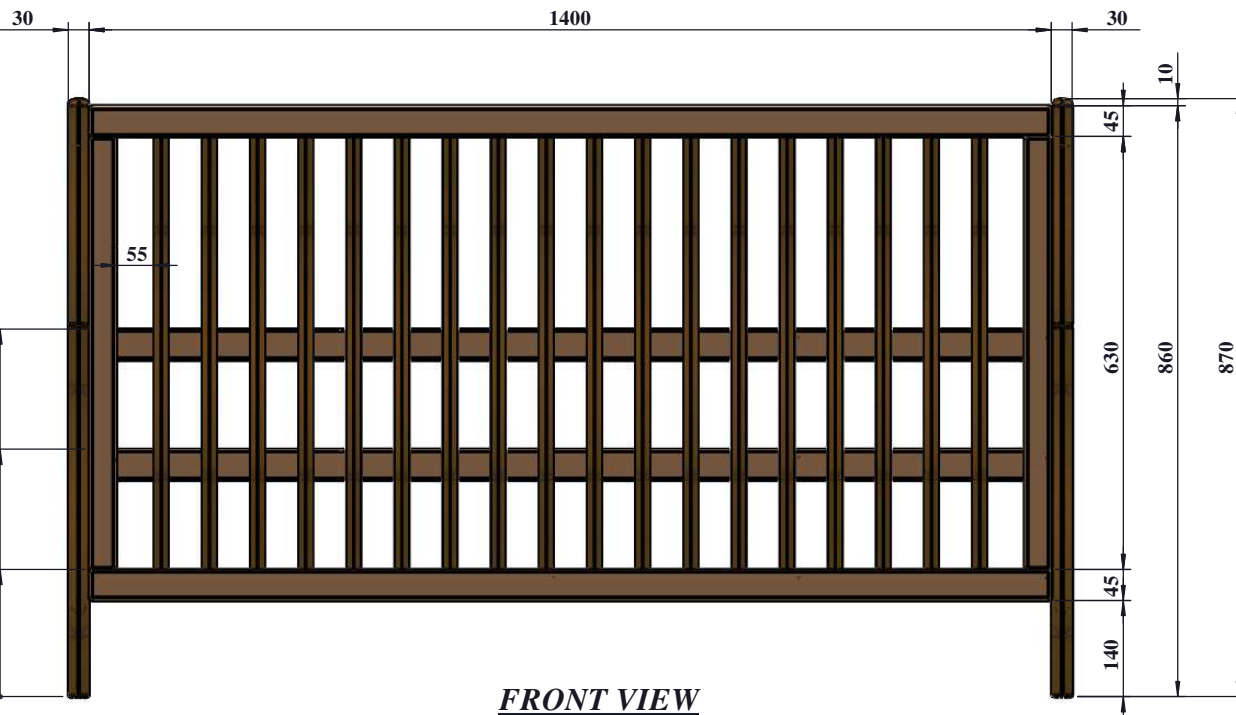

PRODUCT DIMENSIONS (MM)

1460 X 755 X 870

FRONT

BACK

	COPYRIGHT	COLLECTION	PRODUCT NAME	PRODUCT CODE		DRAWN BY	APPROVED BY	FILE NAME	REVISI#	PAGE
	<small>All of the drawings, sketches and any other artworks which printed on this paper are protected by copyright. Copying or any duplication of these works are not allowed, without the permission of PT. MADEI</small>	<i>OCEANIA</i>	<i>BED 70X140 CM (H-860)</i>	MADEI	CUSTOMER				<i>OCA71201 OCEANIA BED 70X140 CM</i>	REV 01
				<i>OCA71201</i>	-	<i>IW-2022</i>			<i>25/07/2022</i>	

TOP VIEW

PRODUCT DIMENSIONS (MM)
1460 X 755 X 870

FRONT VIEW

SIDE VIEW

COPYRIGHT
 All of the drawings, sketches and any other artworks which printed on this paper are protected by copyright. Copying or any duplication of these works are not allowed, without the permission of PT. MADEI

COLLECTION
 OCEANIA

PRODUCT NAME
 BED 70X140 CM (H-860)

PRODUCT CODE
 MADEI
 OCA71201

DRAWN BY
 IW-2022

APPROVED BY

FILE NAME
 OCA71201
 OCEANIA
 BED 70X140 CM

REVISI#
 REV 01
 25/07/2022

PAGE
 03