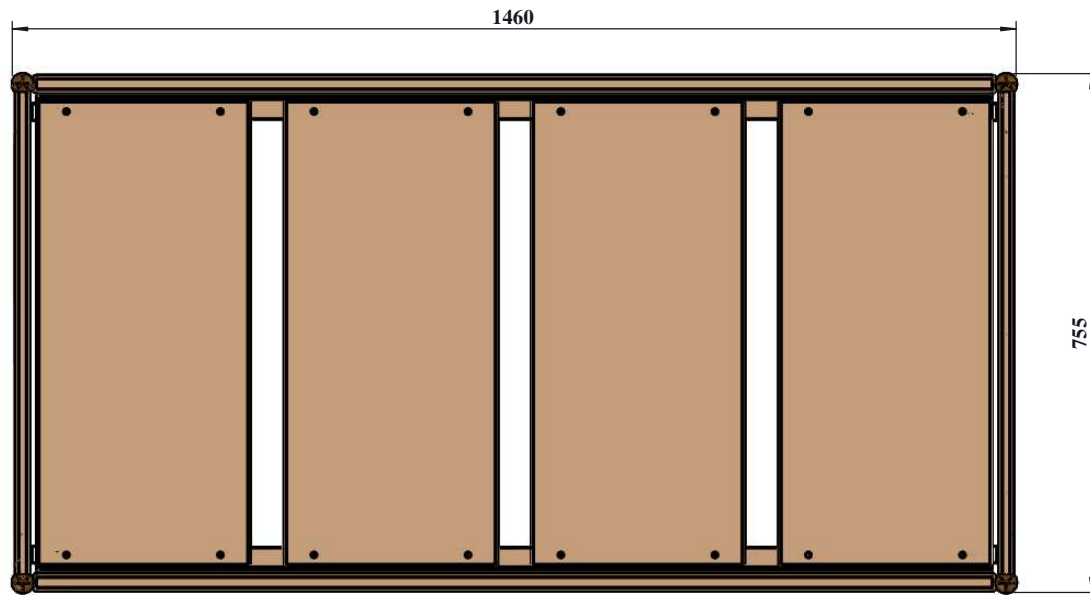

PRODUCT DIMENSIONS (MM)

1460 X 755 X 870

FRONT

BACK

	COPYRIGHT	COLLECTION	PRODUCT NAME	PRODUCT CODE		DRAWN BY	APPROVED BY	FILE NAME	REVISI#	PAGE
	<small>All of the drawings, sketches and any other artworks which printed on this paper are protected by copyright. Copying or any duplication of these works are not allowed, without the permission of PT. MADEI</small>	<i>OCEANIA</i>	<i>BED 70X140 CM (H-860)</i>	MADEI	CUSTOMER				<i>OCA71201 OCEANIA BED 70X140 CM</i>	REV 01
				<i>OCA71201</i>	-	<i>IW-2022</i>			<i>25/07/2022</i>	

TOP VIEW

PRODUCT DIMENSIONS (MM)
1460 X 755 X 870

FRONT VIEW

SIDE VIEW

COPYRIGHT
 All of the drawings, sketches and any other artworks which printed on this paper are protected by copyright. Copying or any duplication of these works are not allowed, without the permission of PT. MADEI

COLLECTION
 OCEANIA

PRODUCT NAME
 BED 70X140 CM (H-860)

PRODUCT CODE
 MADEI
 OCA71201

DRAWN BY
 IW-2022

APPROVED BY

FILE NAME
 OCA71201
 OCEANIA
 BED 70X140 CM

REVISI#
 REV 01
 25/07/2022

PAGE
 03