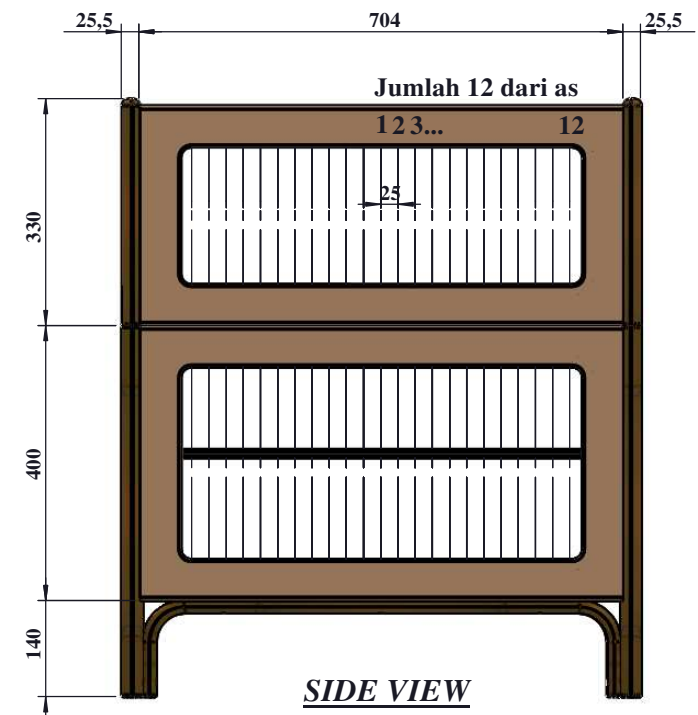

PRODUCT DIMENSIONS (MM)

1460 X 755 X 870

FRONT

BACK

	COPYRIGHT	COLLECTION	PRODUCT NAME	PRODUCT CODE		DRAWN BY	APPROVED BY	FILE NAME	REVISI#	PAGE
	<small>All of the drawings, sketches and any other artworks which printed on this paper are protected by copyright. Copying or any duplication of these works are not allowed, without the permission of PT. MADEI</small>	<i>OCEANIA</i>	<i>BED 70X140 CM (H-860)</i>	MADEI	CUSTOMER				<i>OCA71201 OCEANIA BED 70X140 CM</i>	REV 01
				<i>OCA71201</i>	-	<i>IW-2022</i>			<i>25/07/2022</i>	

TOP VIEW

PRODUCT DIMENSIONS (MM)
1460 X 755 X 870

FRONT VIEW

SIDE VIEW

COPYRIGHT
 All of the drawings, sketches and any other artworks which printed on this paper are protected by copyright. Copying or any duplication of these works are not allowed, without the permission of PT. MADEI

COLLECTION
 OCEANIA

PRODUCT NAME
 BED 70X140 CM (H-860)

PRODUCT CODE
 MADEI
 OCA71201

DRAWN BY
 IW-2022

APPROVED BY

FILE NAME
 OCA71201
 OCEANIA
 BED 70X140 CM

REVISI#
 REV 01
 25/07/2022

PAGE
 03